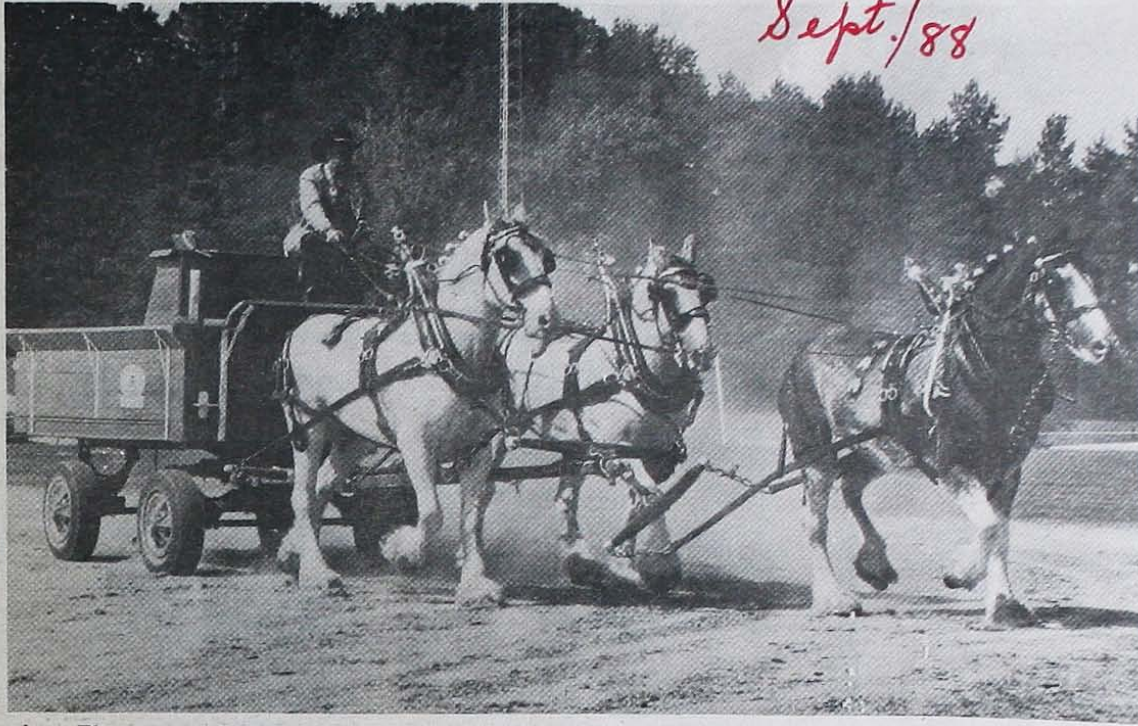

Saddle Club Show returns

Sept. /88

Ivan Thomas, of Paisley, won the best unicorn hitch, with his Clydesdales, at the Chesley Fall Fair, Saturday. (Wasserfall photo)

th
ec
Th
re

Ha
sh

Cr
Ty
Ru
Ch
Gr
Bl
ch
fil
Gr