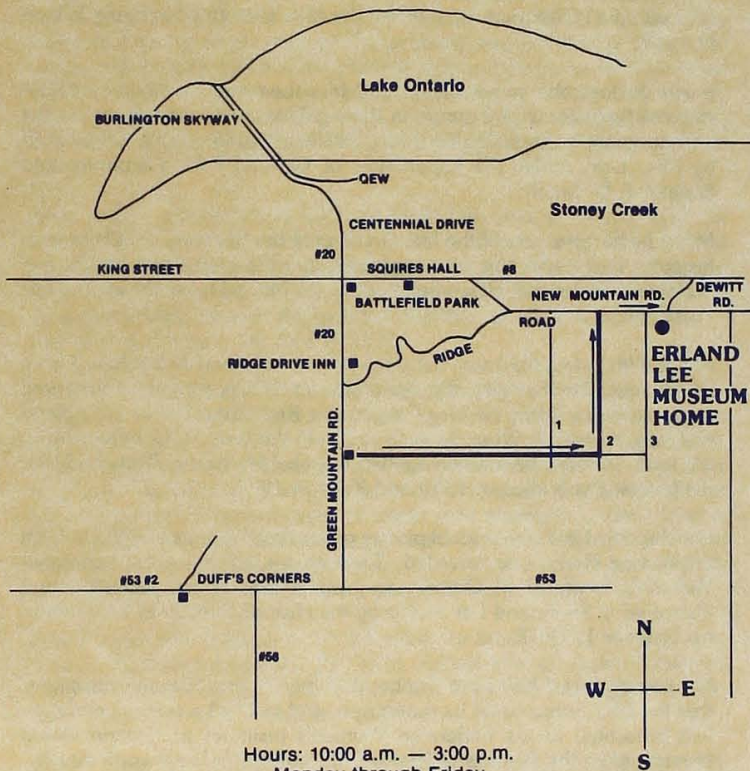

Queen Elizabeth II

South District

Erland Lee

Home of the first Women's Institute in the world. Most owned and Federated

Erland Lee
R.R.
Stony Creek
Ca.
Teleph

Purple Grove
ds Corners
ley
er Lake
water Jr.
water Sr.
rton
echurch

Thus for the Seventy-fifth Anniversary of the Women's Institutes the purchase of the Lee Home preserved one of the most beautiful vintages in Ontario for a useful and permanent purpose.

Directions to the Home.

Ripley.

ership.

C. BADGE

Hours: 10:00 a.m. — 3:00 p.m.
Monday through Friday
Closed Month of February
Buses book in advance

Number 1
Sept. 1982

PRINTED IN CANADA

1976-79
1978-80
1980-82
1982-83

Mrs. Georg Fisher
Mrs. Rosa Cumming
Don McAdam
Perrin Lowry
(Membership)

51-57 Mrs Emerson (District Life) Secretary-Treasurer Six Years.
48-1951 Mrs Melvin Rome " " Dist Sec
Mrs Victor Emerson, Whitechurch, Mrs Cecil Hollands, Mrs D.J. MacKinnon
Presented with F.W.I.C. badges. 1957-1963. Kairshea. 1963-1969