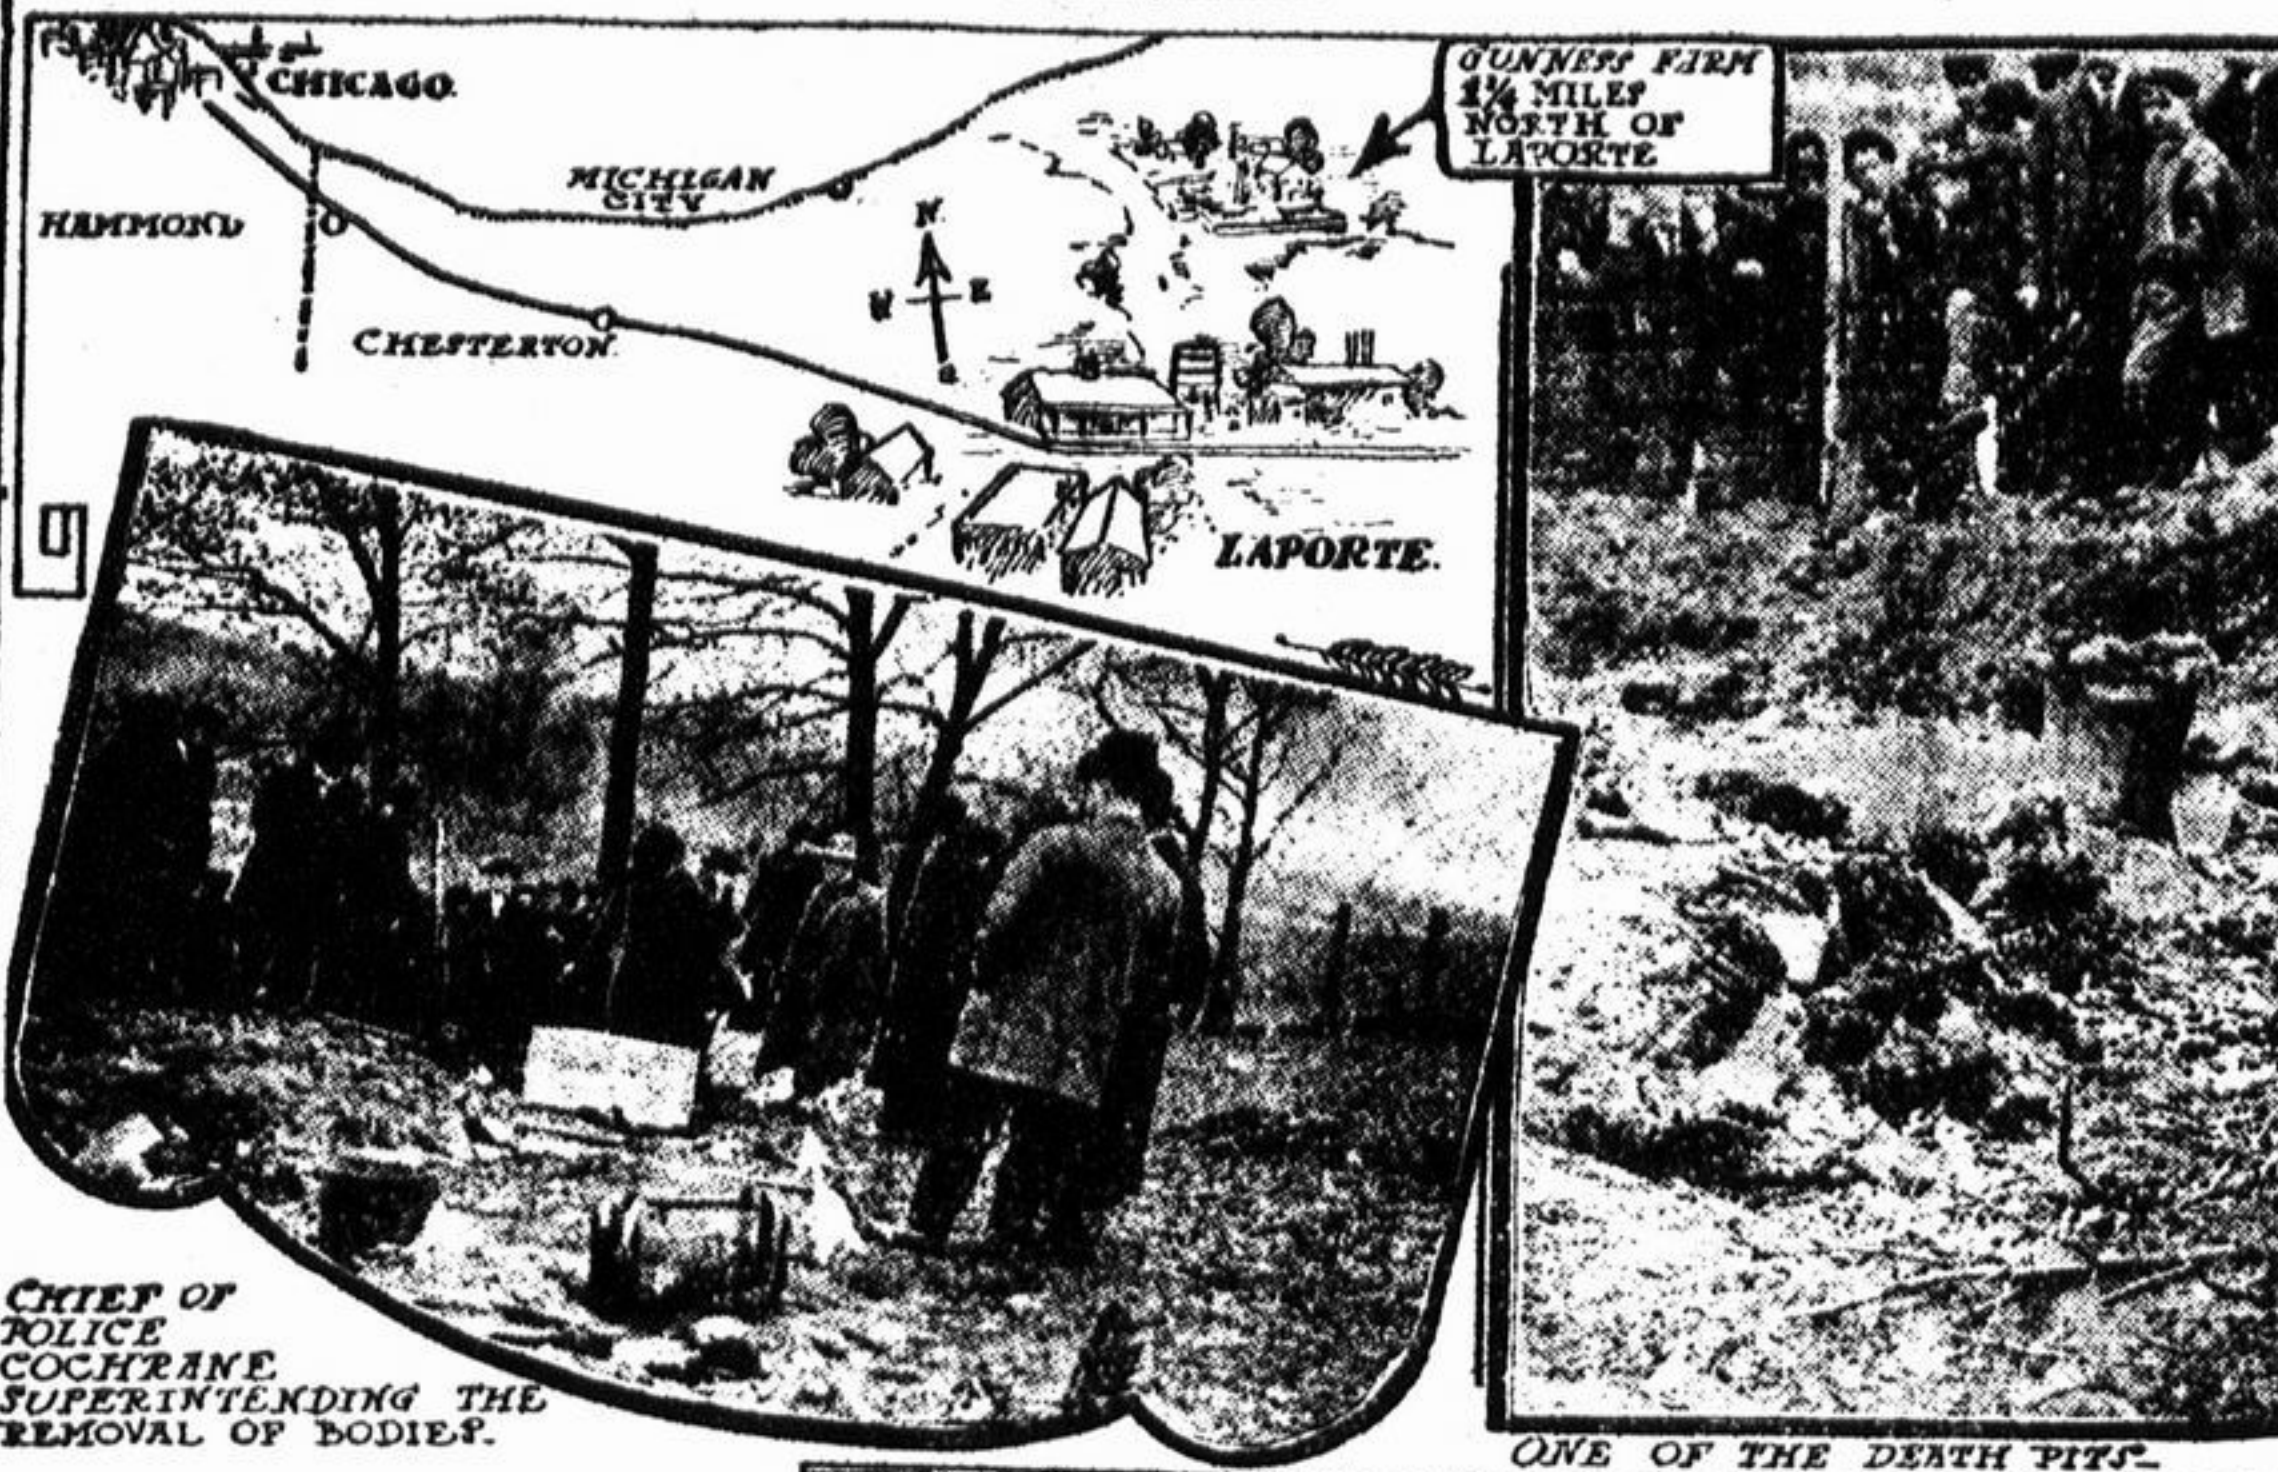

SCENES AT THE GUNNESS "DEATH FARM" NEAR LA PORTE, IND.

CHIEF OF POLICE COCHRANE SUPERINTENDING THE REMOVAL OF BODIES.

ONE OF THE DEATH PITS.

THE LA PORTE MURDER FARM.

Like a chapter from the bloody records of the mid-centuries is the terrible story unfolded by the authorities of La Porte, Ind., where wholesale murder was done for years without anyone knowing or suspecting it.