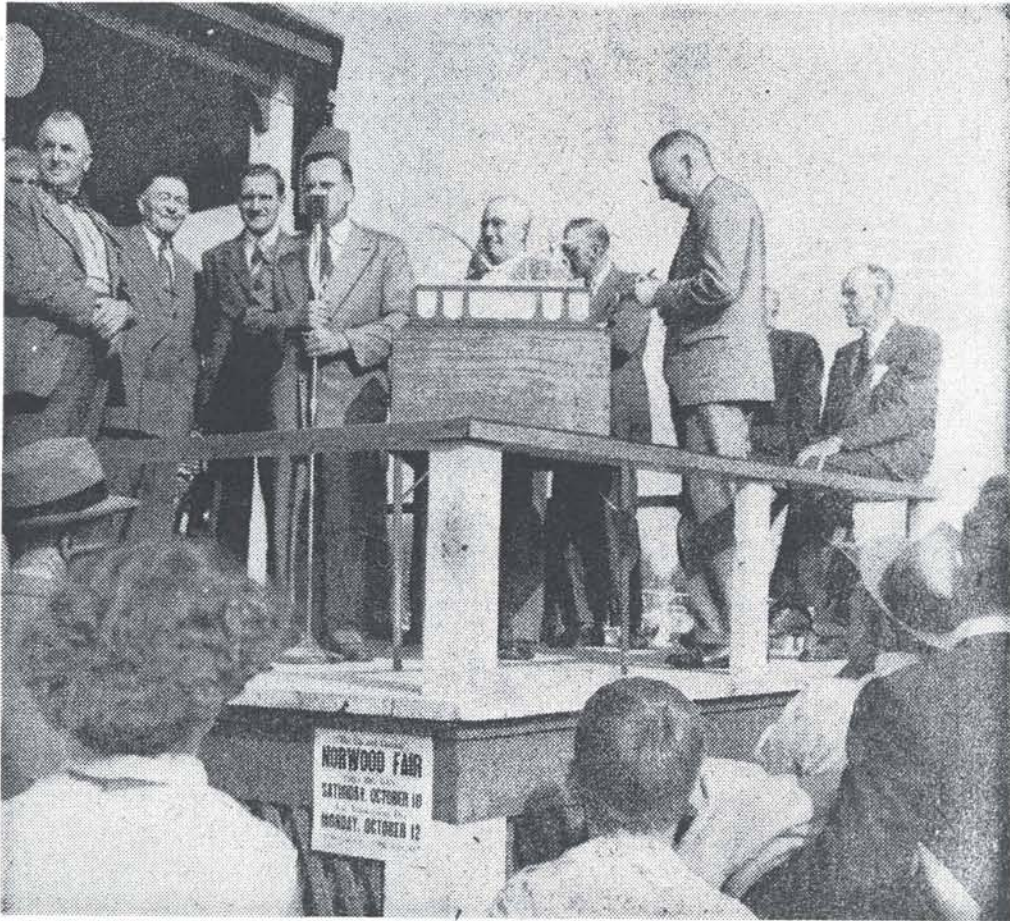

Top Match Men At Fair

The Ontario Plowmen's Association was well represented at Roseneath Fair on Saturday. Here General Secretary F. A. Lashley, O.P.A., addresses the crowd over the public address

system. To the left of Lashley is Alfred Hall, secretary of the World Championship Plowing Organization, Cumberland, England. Directly behind the golden plow is R. E. Drope, Mayor

of The Tented City at the Big Match this week. At the extreme right, sitting, is F. J. Slade, Creighton Heights, who was president of Roseneath Fair Board for many years.