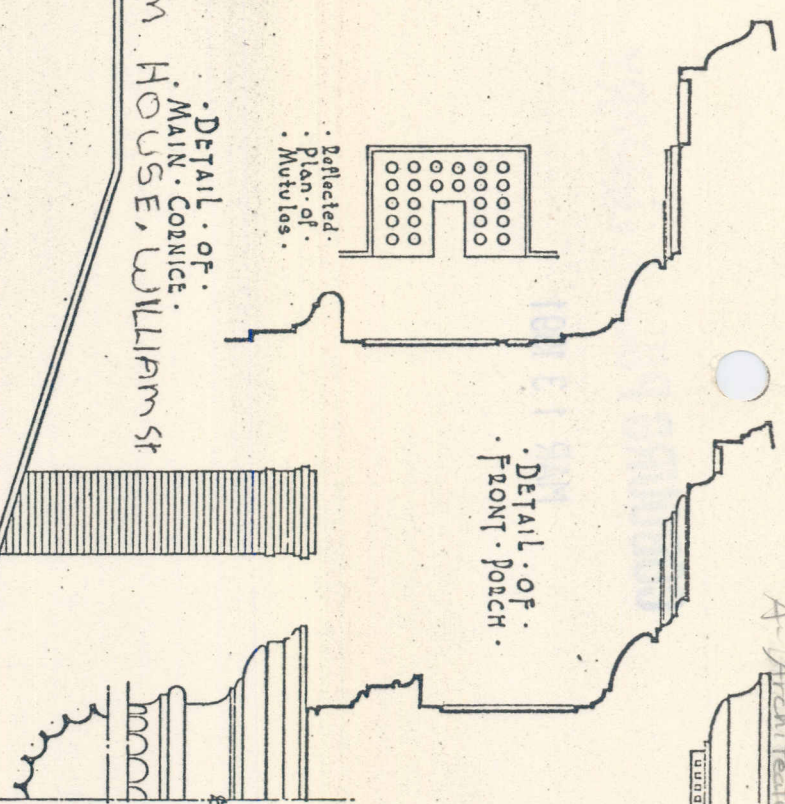

FRONT

ELEVATION

TARIO ARCHIVES  
TORONTO

BURNHAM HOUSE, WILLIAM ST  
(Whitehall)

ELEVATION OF LIVING ROOM MANTEL

Reflected Plan of Muntles

DETAIL OF FRONT PORCH

COBOURG ARCHITECTURE