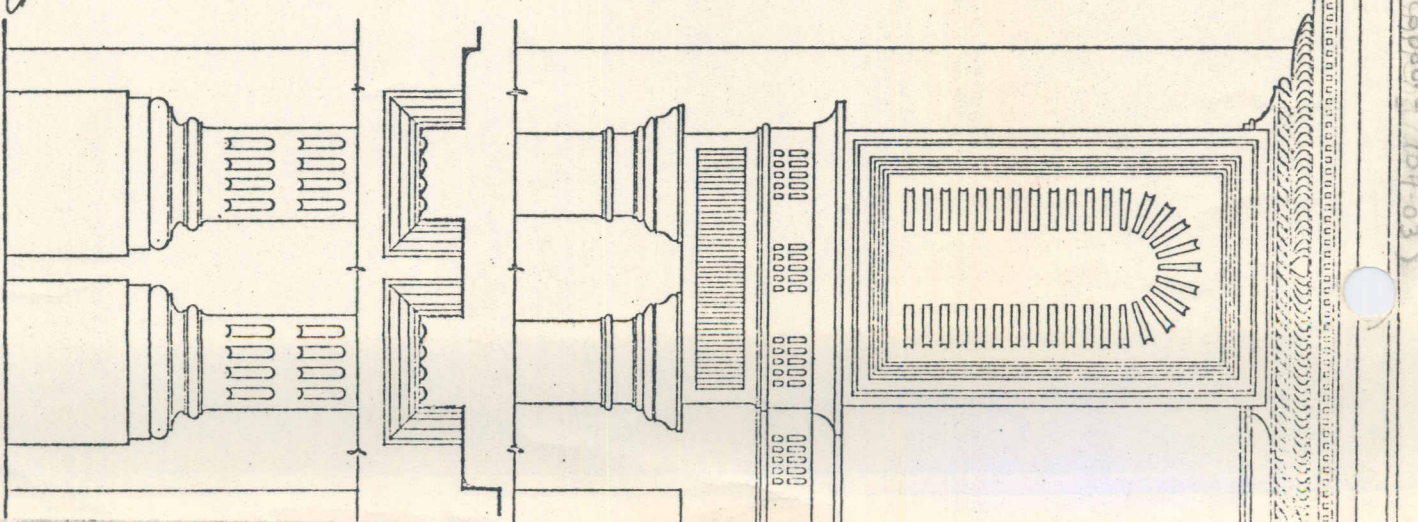

FRONT

ELEVATION

TARIO ARCHIVES  
TORONTO

BURNHAM HOUSE, WILLIAM ST  
(Whitehall)

ELEVATION OF LIVING ROOM MANTEL

Reflected Plan of Muntles

DETAIL OF FRONT PORCH

COBOURG ARCHITECTURE

DETAIL OF LIVING ROOM MANTEL

Scale for Front Elevation

0 1 2 3 4 5

A-1 Architecture - Cobourg (104-03)