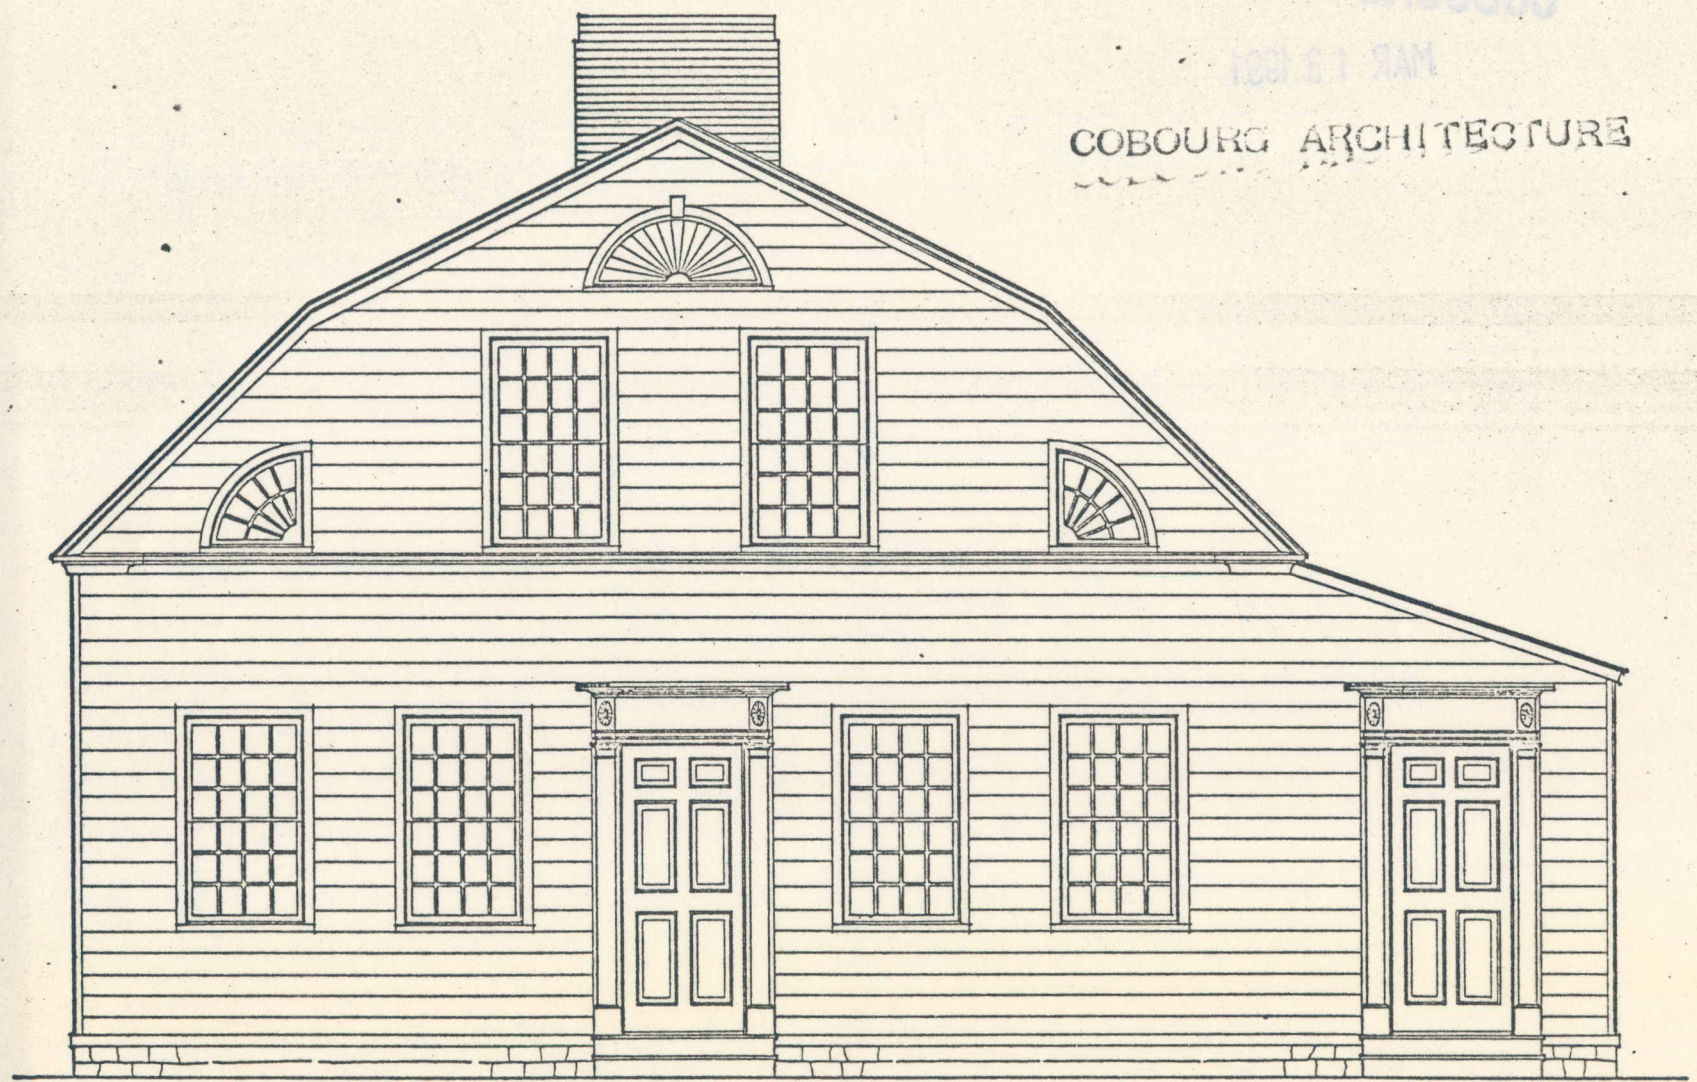

A- Architecture - Cobourg (03-4)

COBOURG ARCHITECTURE

RESTORATION DRAWING OF
 KELLY HOUSE
 NEAR COBOURG

Scale
 inches 12 0 5 6 Feet.

DONALD J. REED DELT. 1930.

A1-232

ONTARIO ARCHIVES
 TORONTO