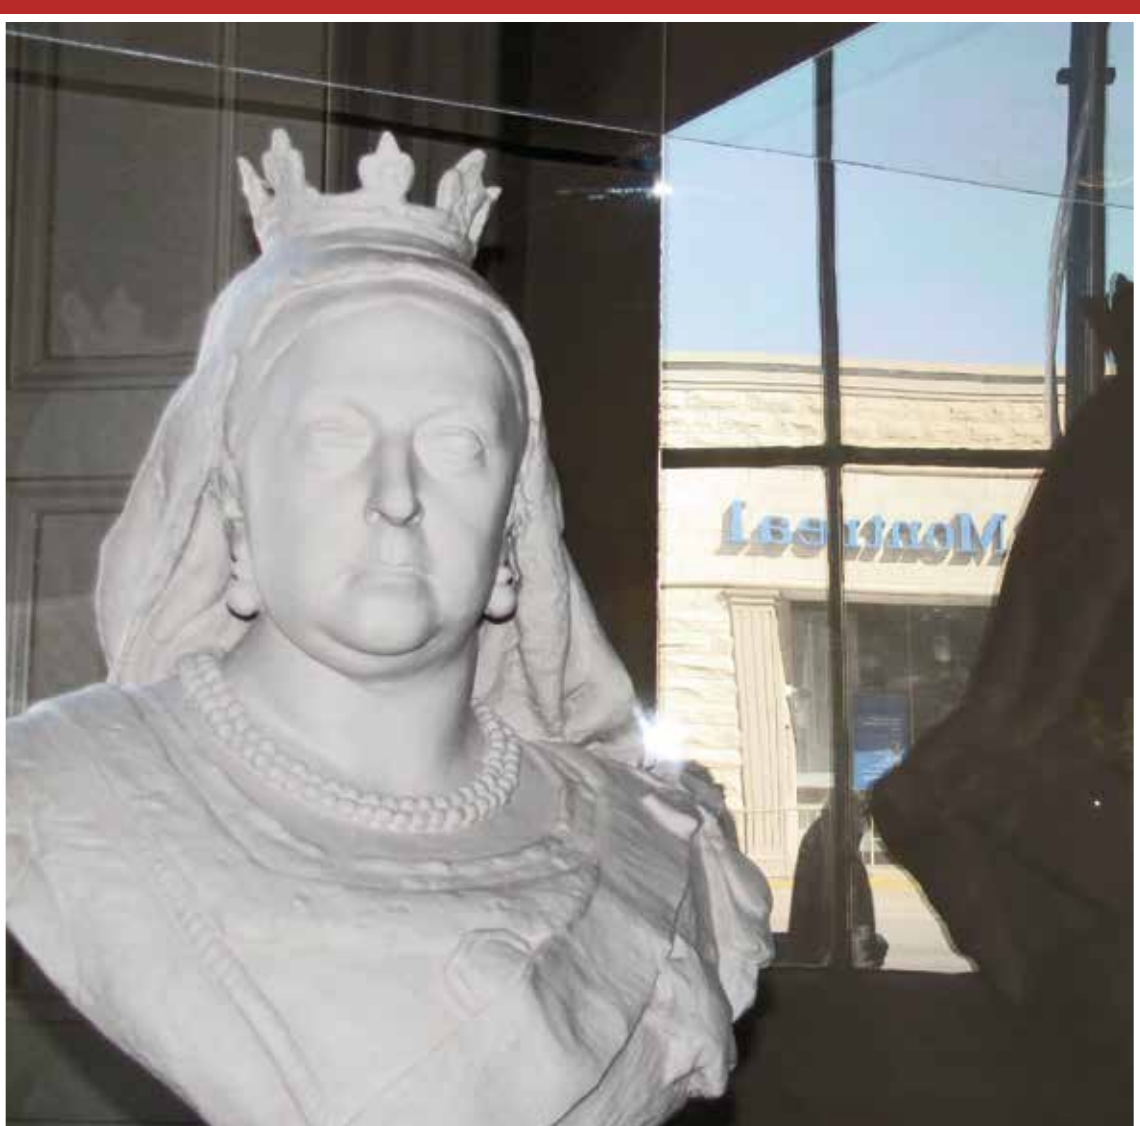

COBOURG ARCHITECTURE **TIMELINE**

1860-1869

VICTORIA HALL

OFFICIALLY OPENED IN 1860 BY HRH THE PRINCE OF WALES

Entrance Way in 2011

Cupola

Bust of Queen Victoria

Chandelier in Vestibule

James Cockburn's Office

Ceiling of Ballroom

Old Bailey Courtroom