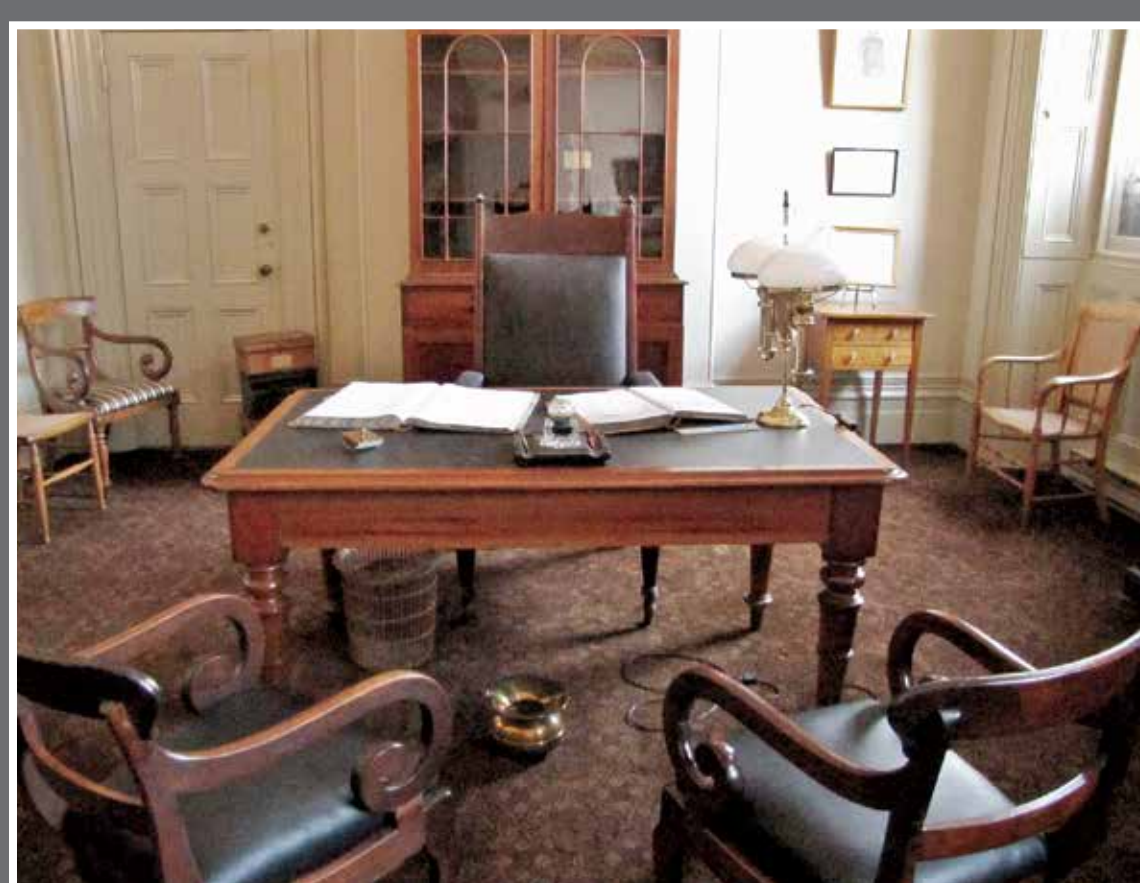

COBOURG ARCHITECTURE **TIMELINE**

1860-1869

VICTORIA HALL

OFFICIALLY OPENED IN 1860 BY HRH THE PRINCE OF WALES

Entrance Way in 2011

Cupola

Bust of Queen Victoria

Chandelier in Vestibule

James Cockburn's Office

Ceiling of Ballroom

Old Bailey Courtroom