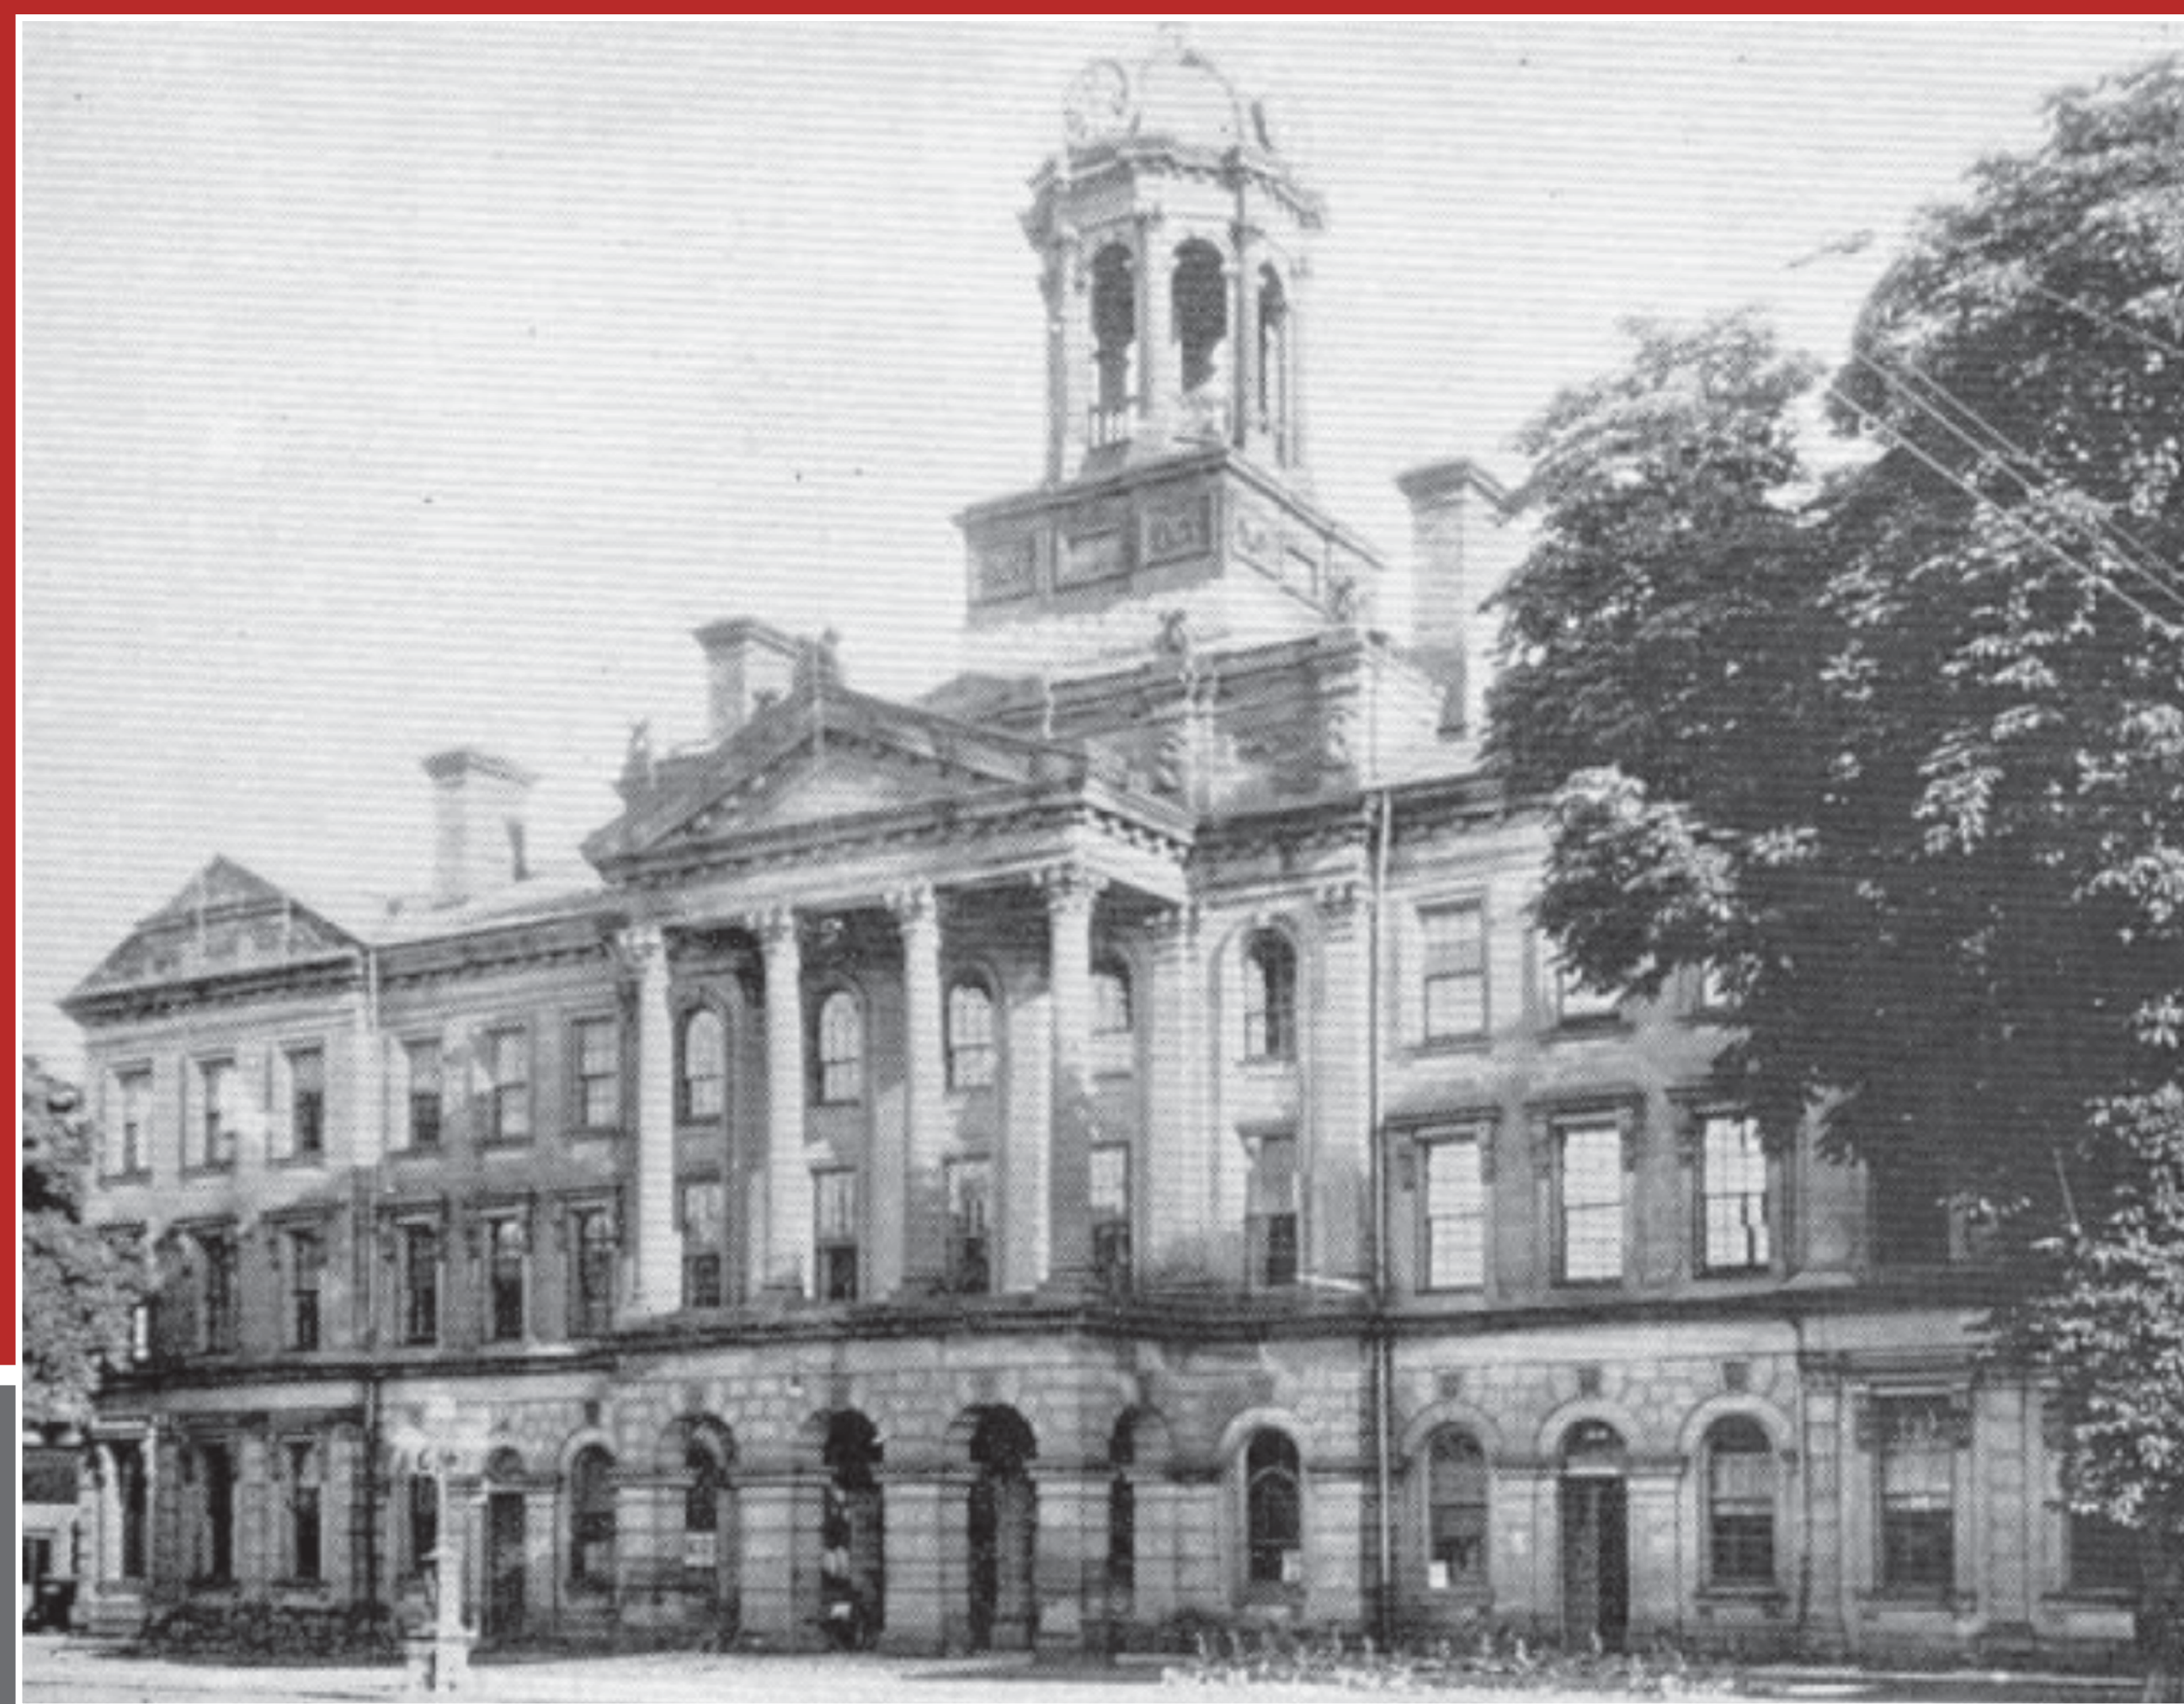

COBOURG ARCHITECTURE **TIMELINE**

1860-1869

VICTORIA HALL

OFFICIALLY OPENED IN 1860 BY HRH THE PRINCE OF WALES

Entrance Way in 2011

Cupola

Bust of Queen Victoria

Chandelier in Vestibule

James Cockburn's Office

Ceiling of Ballroom

Old Bailey Courtroom