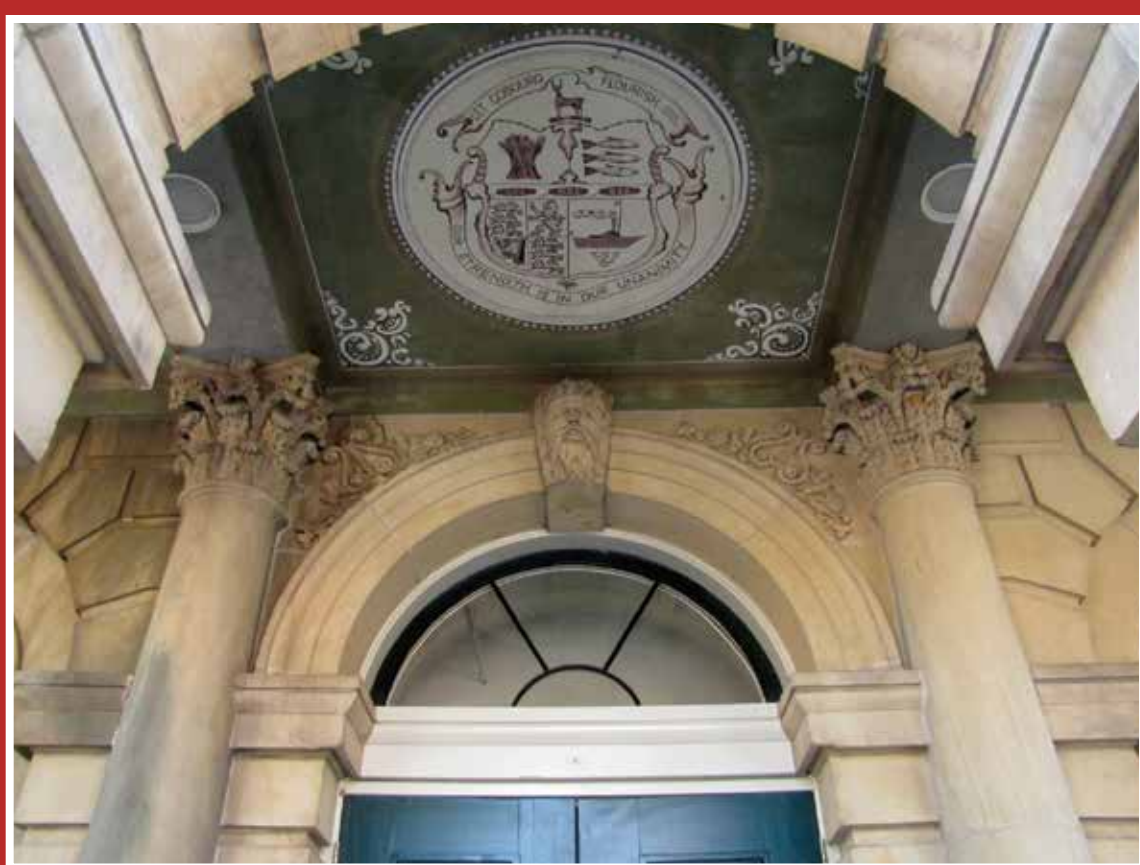

COBOURG ARCHITECTURE **TIMELINE**

1860-1869

VICTORIA HALL

OFFICIALLY OPENED IN 1860 BY HRH THE PRINCE OF WALES

Entrance Way in 2011

Cupola

Bust of Queen Victoria

Chandelier in Vestibule

James Cockburn's Office

Ceiling of Ballroom

Old Bailey Courtroom