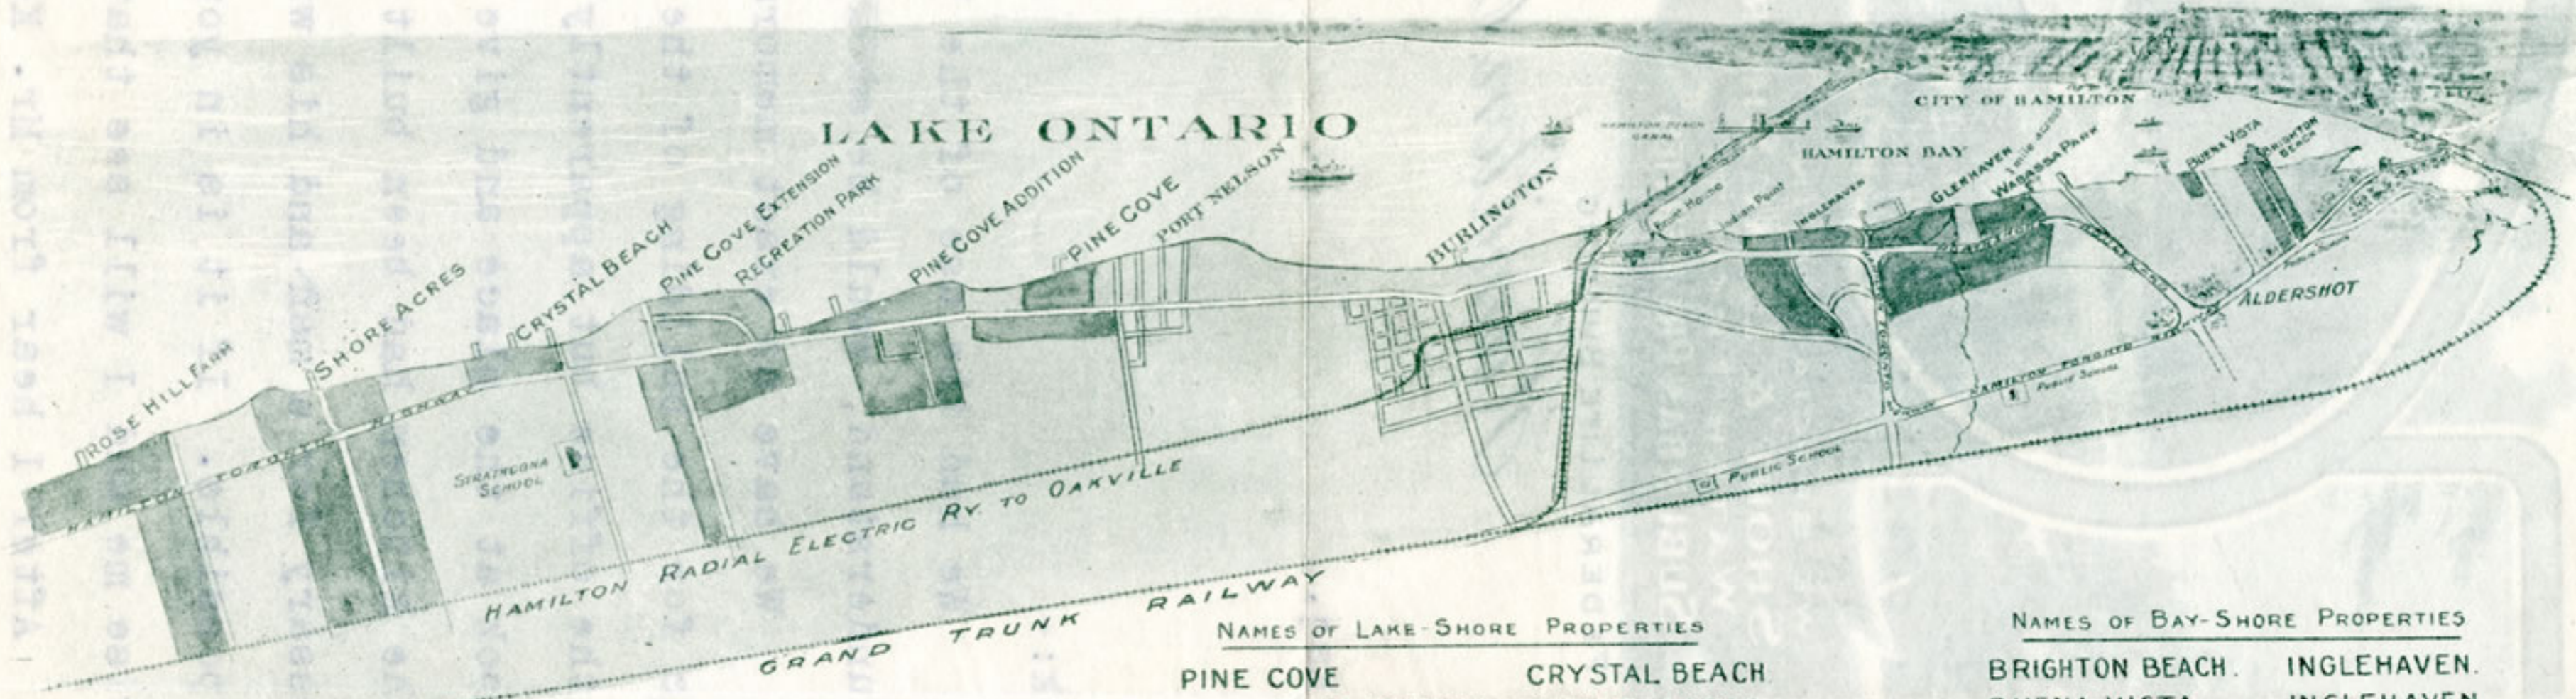

SEE LOCATION MAP ON OTHER SIDE

BIRD'S-EYE VIEW SHOWING LOCATIONS OF  
**BAY-SHORE AND LAKE-SHORE**  
**SUBURBAN HOME-SITES**  
 OFFERED BY  
**W. D. FLATT.**

- NAMES OF LAKE-SHORE PROPERTIES**
- PINE COVE
  - PINE COVE ADDITION.
  - PINE COVE EXTENSION.
  - CRYSTAL BEACH
  - SHORE ACRES.
  - ROSE HILL FARM.

- NAMES OF BAY-SHORE PROPERTIES**
- BRIGHTON BEACH.
  - BUENA VISTA.
  - GLENHAVEN.
  - INGLEHAVEN.
  - INGLEHAVEN.
  - ADDITION.

PHONE 682

W. D. FLATT

W. D. FLATT