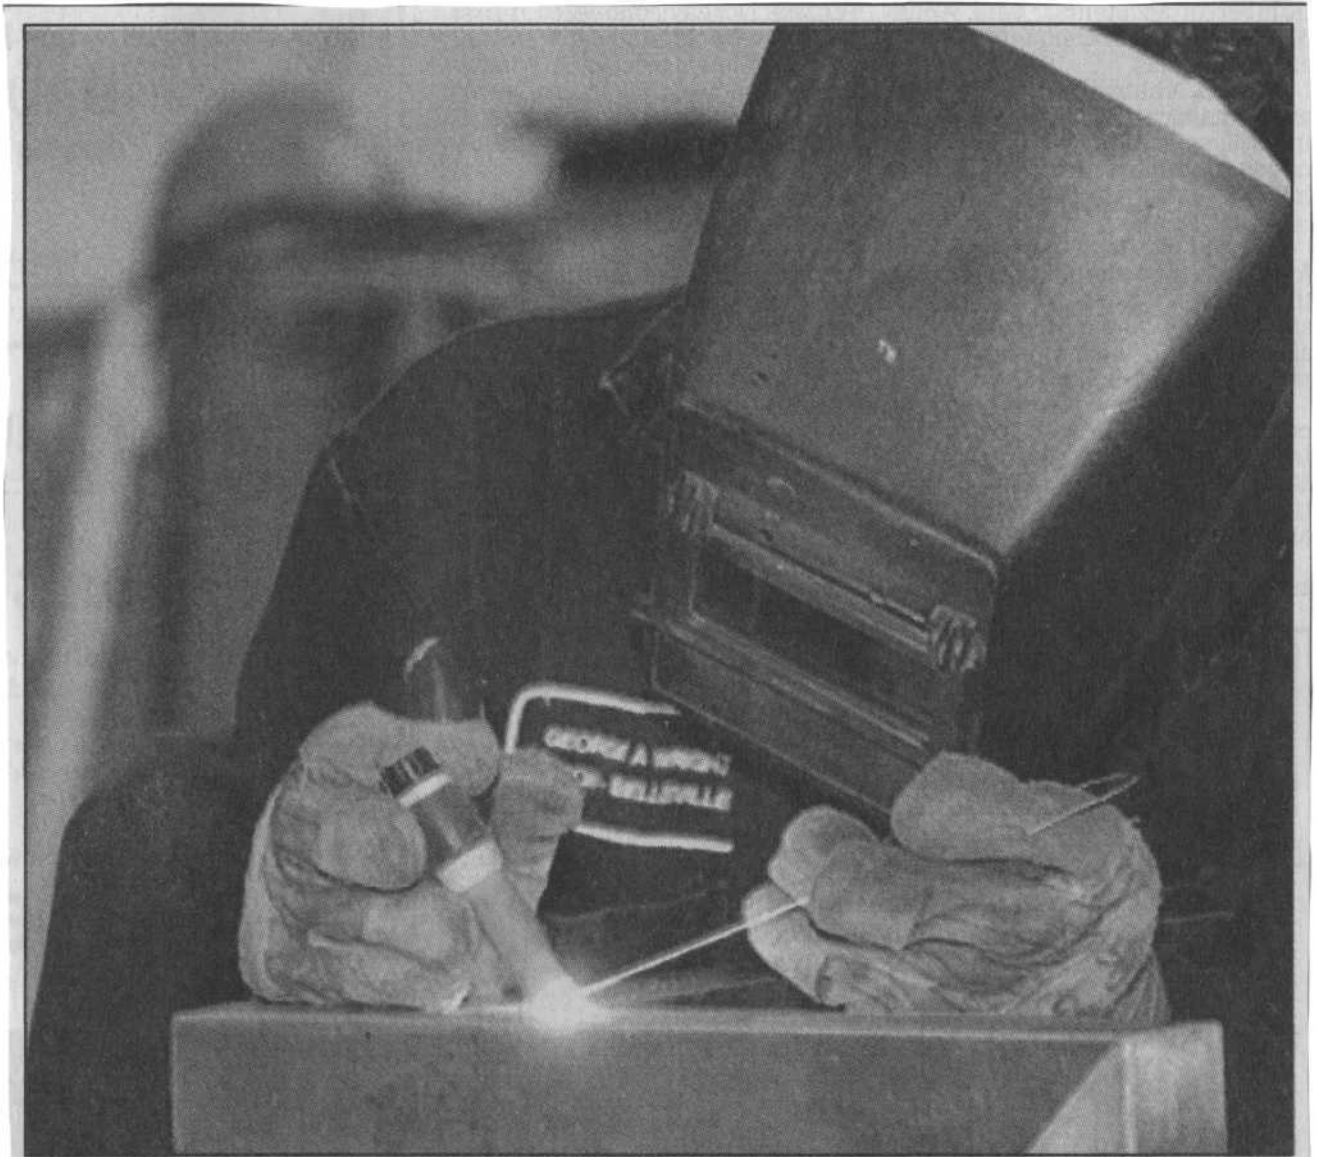

GEORGE A. WRIGHT +
SON LTD.

Intelligencer photo by Bill Hunt

Welder fitter Rick Green works on stainless steel frame for an aseptic pouch machine.

CONT'D.

Intelligencer. p.15
may 17/97.