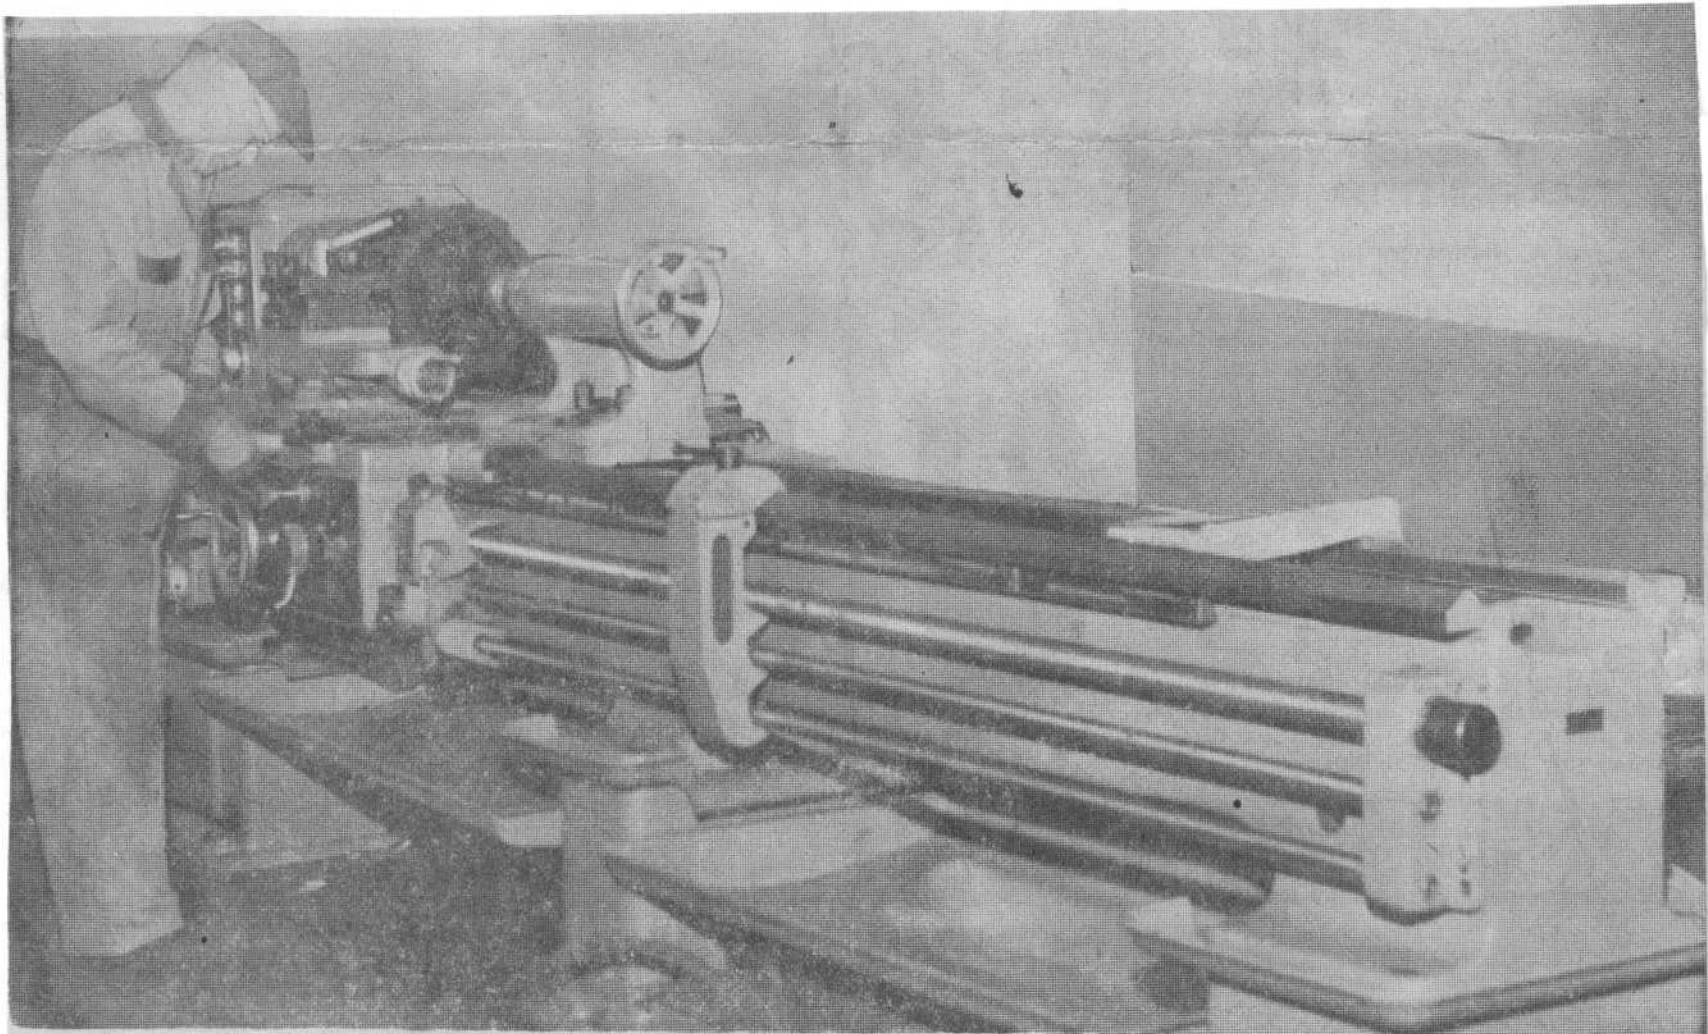

FOLEY SUPPLY AND MACHINE CO. LTD.

New 100-Inch Lathe at Foley Supply Is Set Up by Foreman John Cornell

BELLEVILLE PUBLIC LIBRARY
223 FINNACLE ST.
BELLEVILLE, ONT. K8N 3A7

INTELLIGENCER
NO DATE