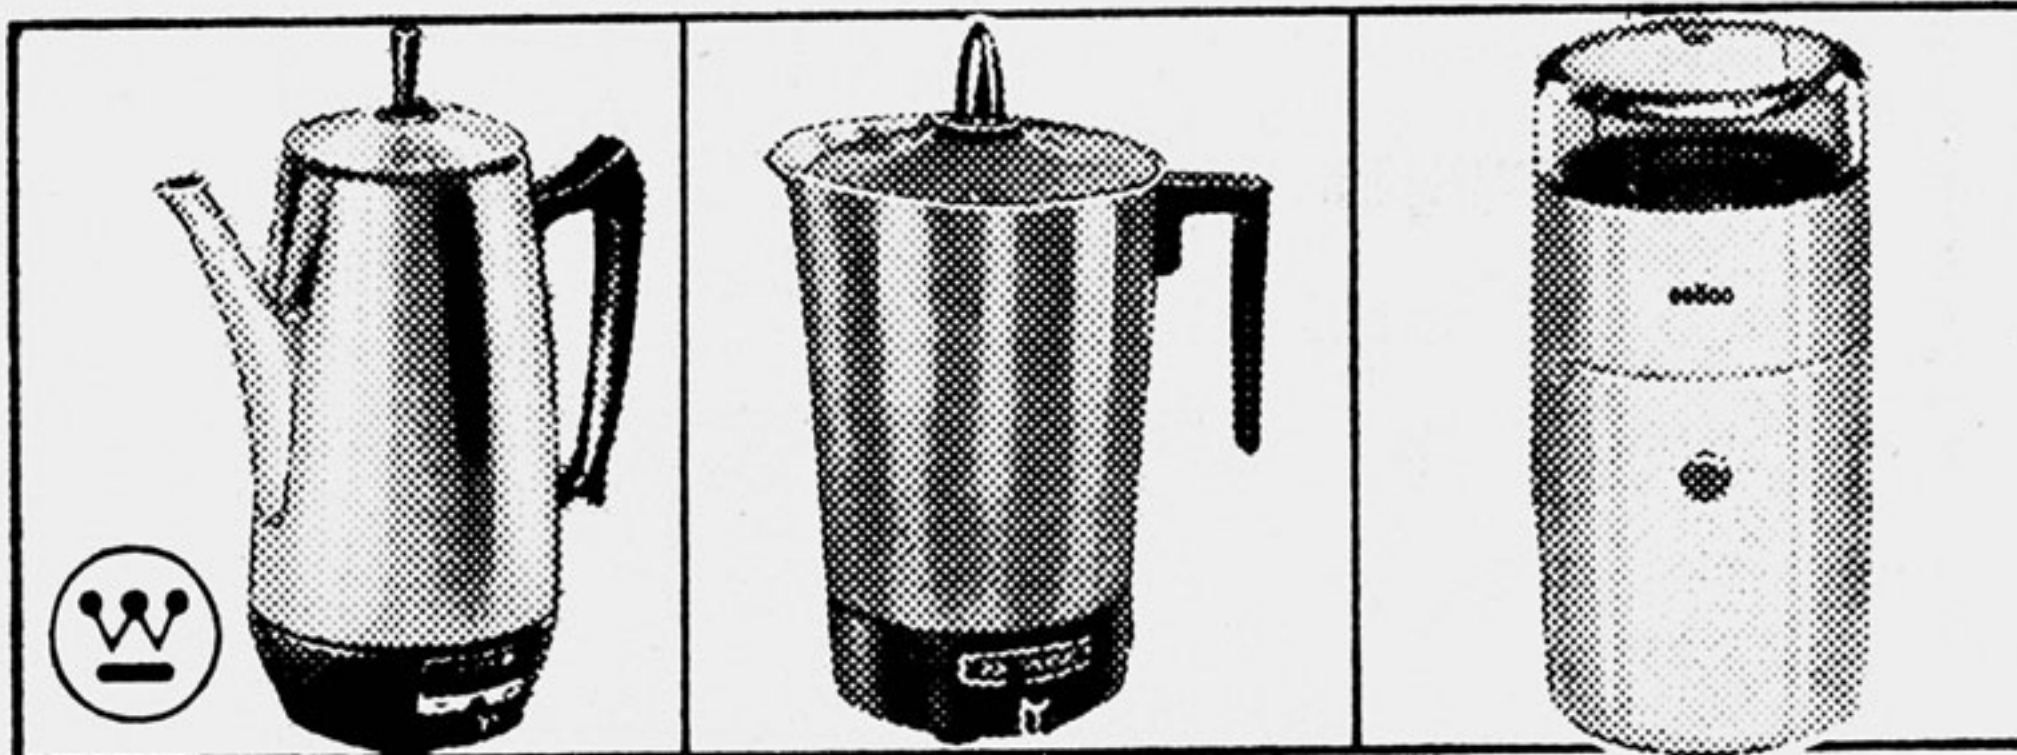

9.69

Toastess Immersible Electric Fry Pan

An economical 10½" sq. x 1½" deep appliance. Removable probe control makes it fully immersible for easy cleaning. Vented lid; polished aluminum finish; heat resistant handles and feet.

Apply for a
**Canadian Tire
CREDIT CARD**

C.G.E. Table Mixer **29.99**

Two appliances in one; use with base or as a portable. 12 speeds for versatility. 2-way speed control; selector guide on front. Complete with 2 glass bowls.