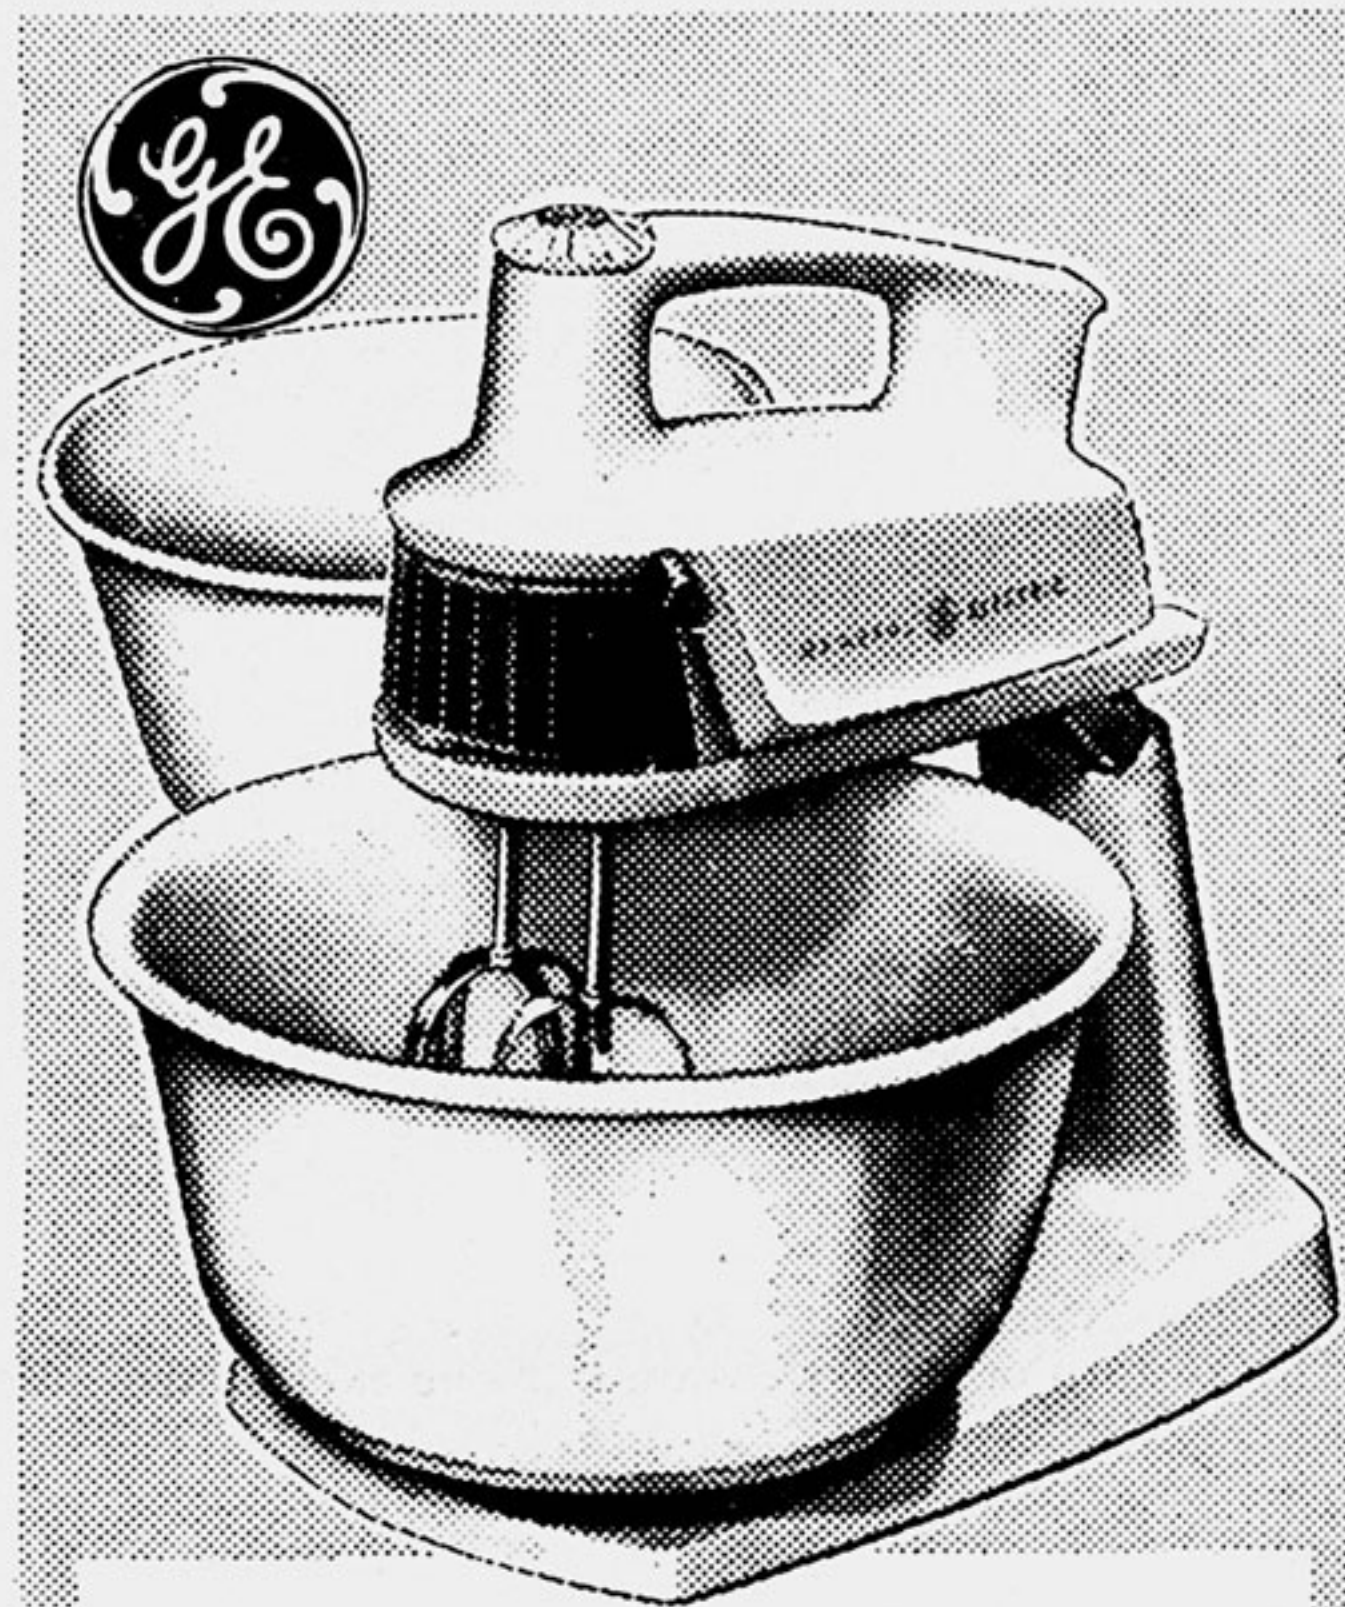

Hot Values in Famous Brand Names

17.88

Westinghouse Sprinkle-Steam-Dry Iron

This iron features a Fabric Guide Index and control dial to give an accurate heat for all types of fabric. Use sprinkler on steam or dry settings. Water indicator; "Rooster-tail" cord; safety rest.

9.69

Toastess Immersible Electric Fry Pan

An economical 10½" sq. x 1½" deep appliance. Removable probe control makes it fully immersible for easy cleaning. Vented lid; polished aluminum finish; heat resistant handles and feet.

Apply for a
**Canadian Tire
CREDIT CARD**

C.G.E. Table Mixer **29.99**

Two appliances in one; use with base or as a portable. 12 speeds for versatility. 2-way speed control; selector guide on front. Complete with 2 glass bowls.

Percolator

Westinghouse 10-cup size comes with brew-control and signal light. With cord/plug. **27.77**

Empire Hot Cup

Heats water for instant coffee; soup; tea, etc. Warm/hot/boil settings. 6-cup size, with cord. **8.99**