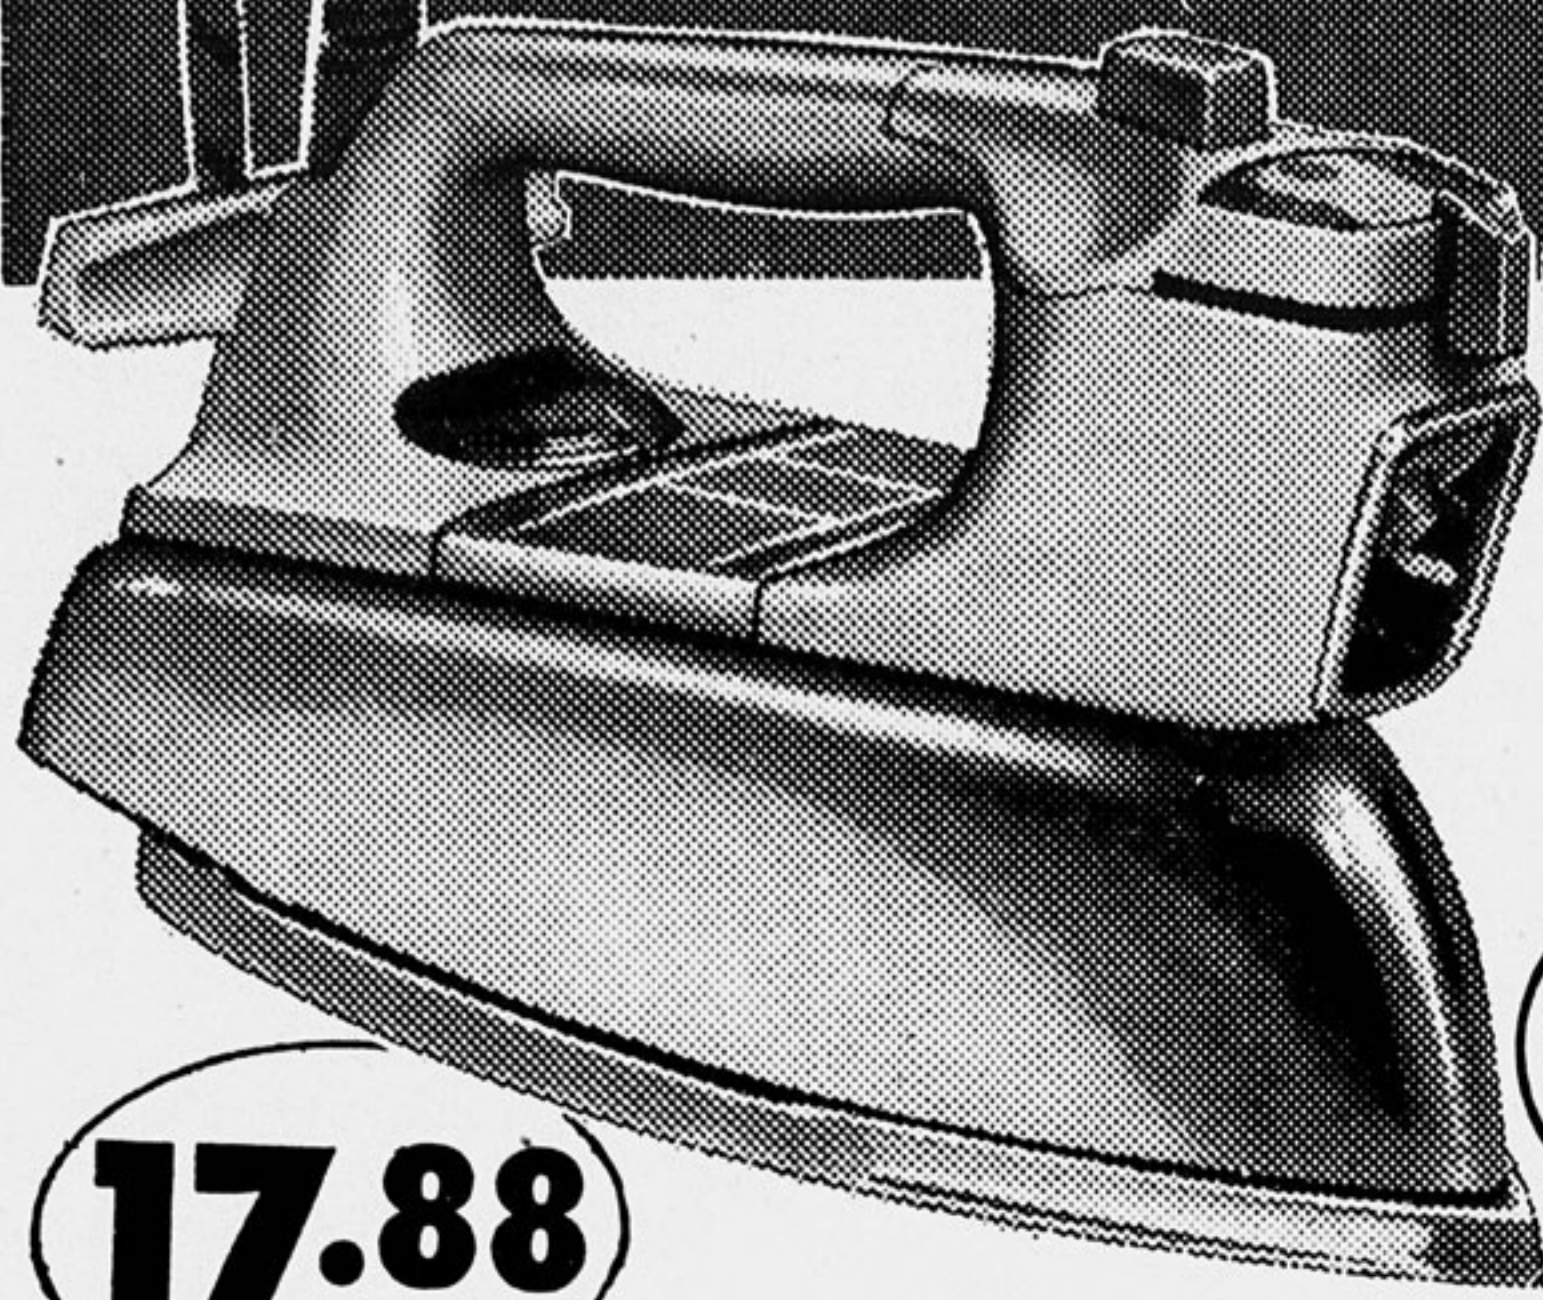

Hot Values in Famous Brand Names

17.88

Westinghouse Sprinkle-Steam-Dry Iron

This iron features a Fabric Guide Index and control dial to give an accurate heat for all types of fabric. Use sprinkler on steam or dry settings. Water indicator; "Rooster-tail" cord; safety rest.

9.69

Toastess Immersible Electric Fry Pan

An economical 10½" sq. x 1½" deep appliance. Removable probe control makes it fully immersible for easy cleaning. Vented lid; polished aluminum finish; heat resistant handles and feet.

Apply for a
**Canadian Tire
CREDIT CARD**

C.G.E. Table Mixer **29.99**

Two appliances in one; use with base or as a portable. 12 speeds for versatility. 2-way speed control; selector guide on front. Complete with 2 glass bowls.