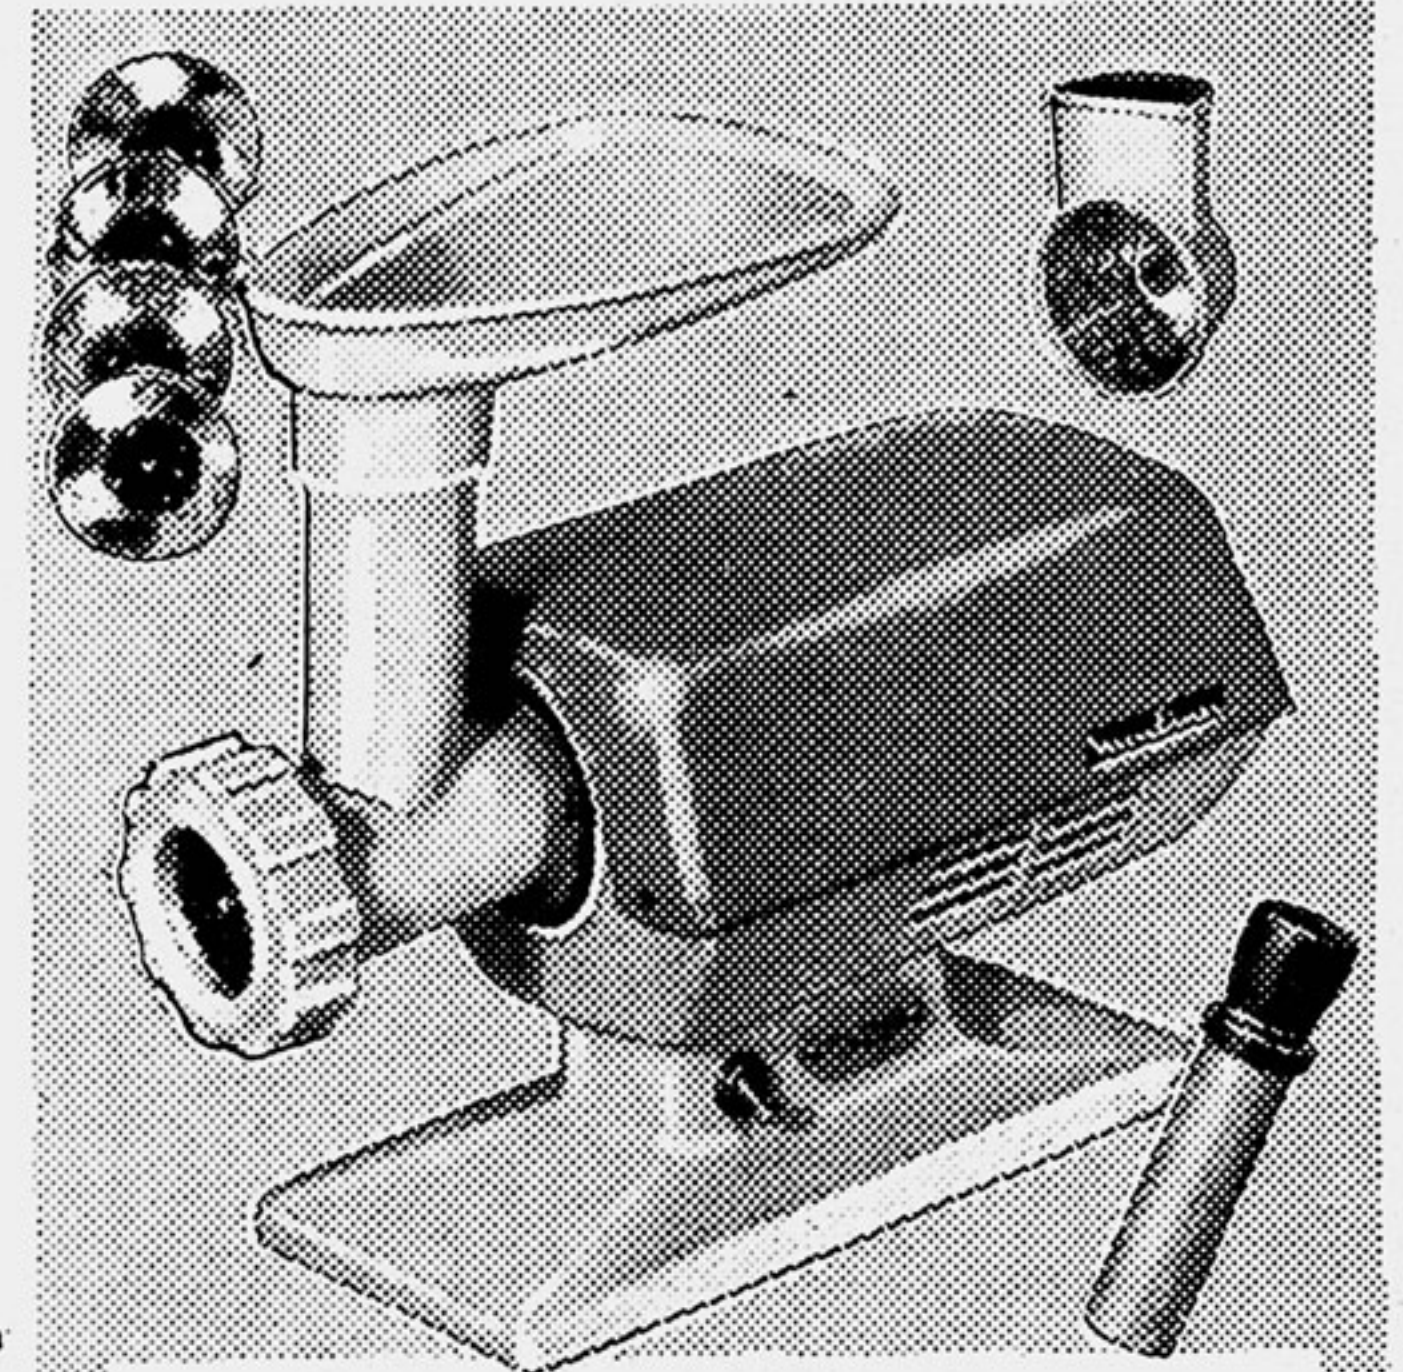

VERSATILE 'MOULINEX' Meat Grinder **24.77**

This electric salad maker and meat grinder is a kitchen 'must'. Made of shock-proof; boil-proof nylon. Salad maker has 4 interchangeable, rust-resistant drums. Meat grinder has 2 tempered steel blades. Easy to use and clean. Comes with cord.