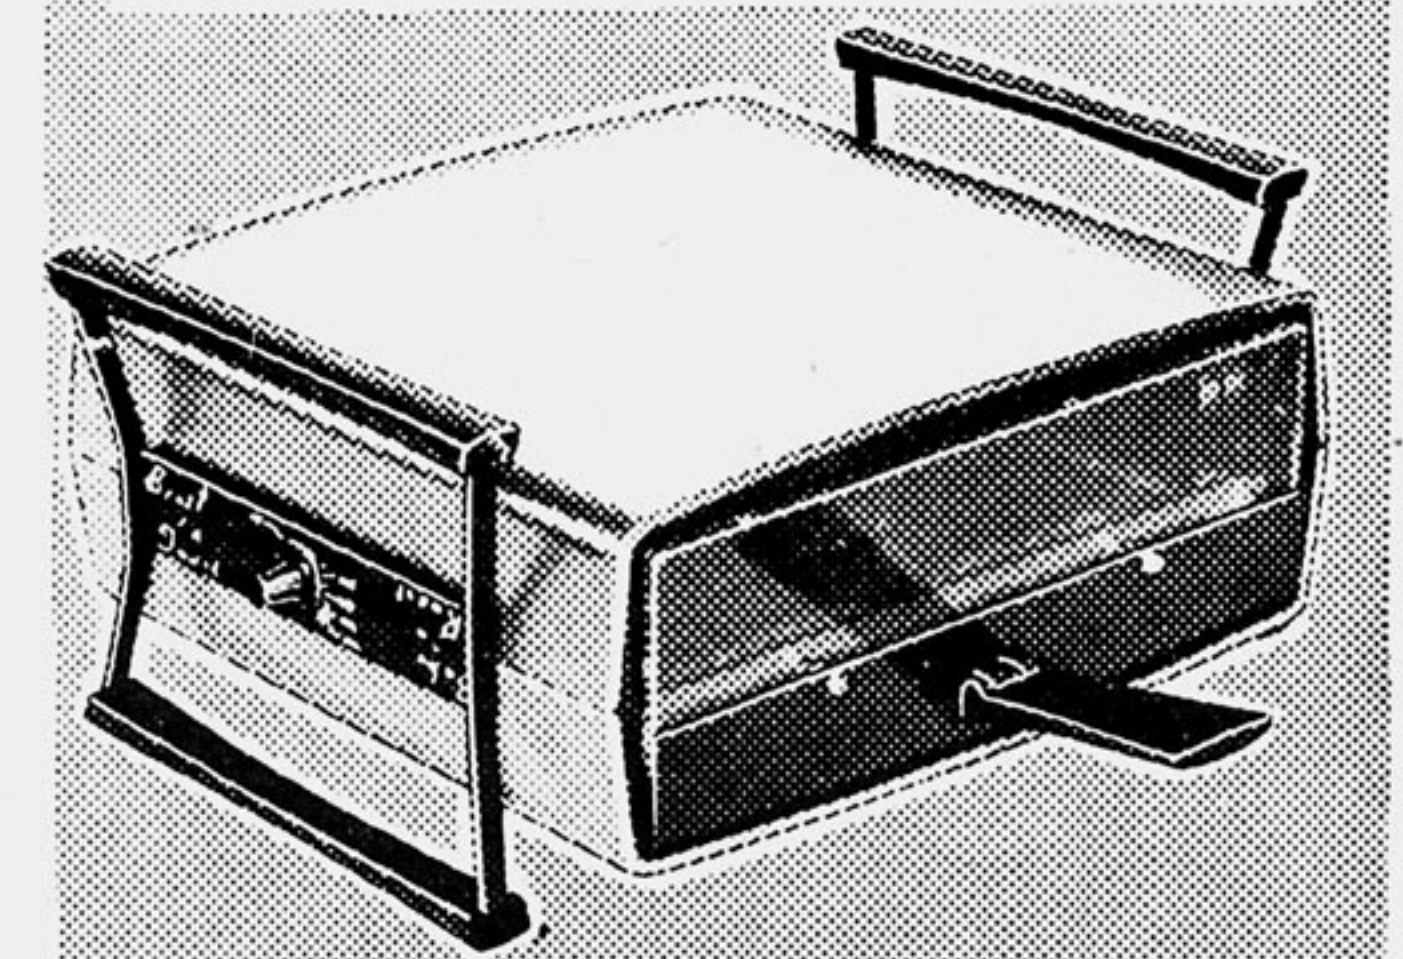

SAMSON-DOMINION Oven-Broiler **16.99**

Broil a steak; bake a cake in this compact unit. Fast-heating element. Thermostat controls heat to 500°. Heat-proof, see-through glass door. Stay-cool handles, and feet. Comes with cord and plug.

**Art Desjardine
Ltd.**

668-5828

STORE HOURS:

Mon. to Wed. 9 - 6, Thurs. & Fri. 9 - 9
Sat. 8:30 - 6

311 BROCK ST. N. WHITBY