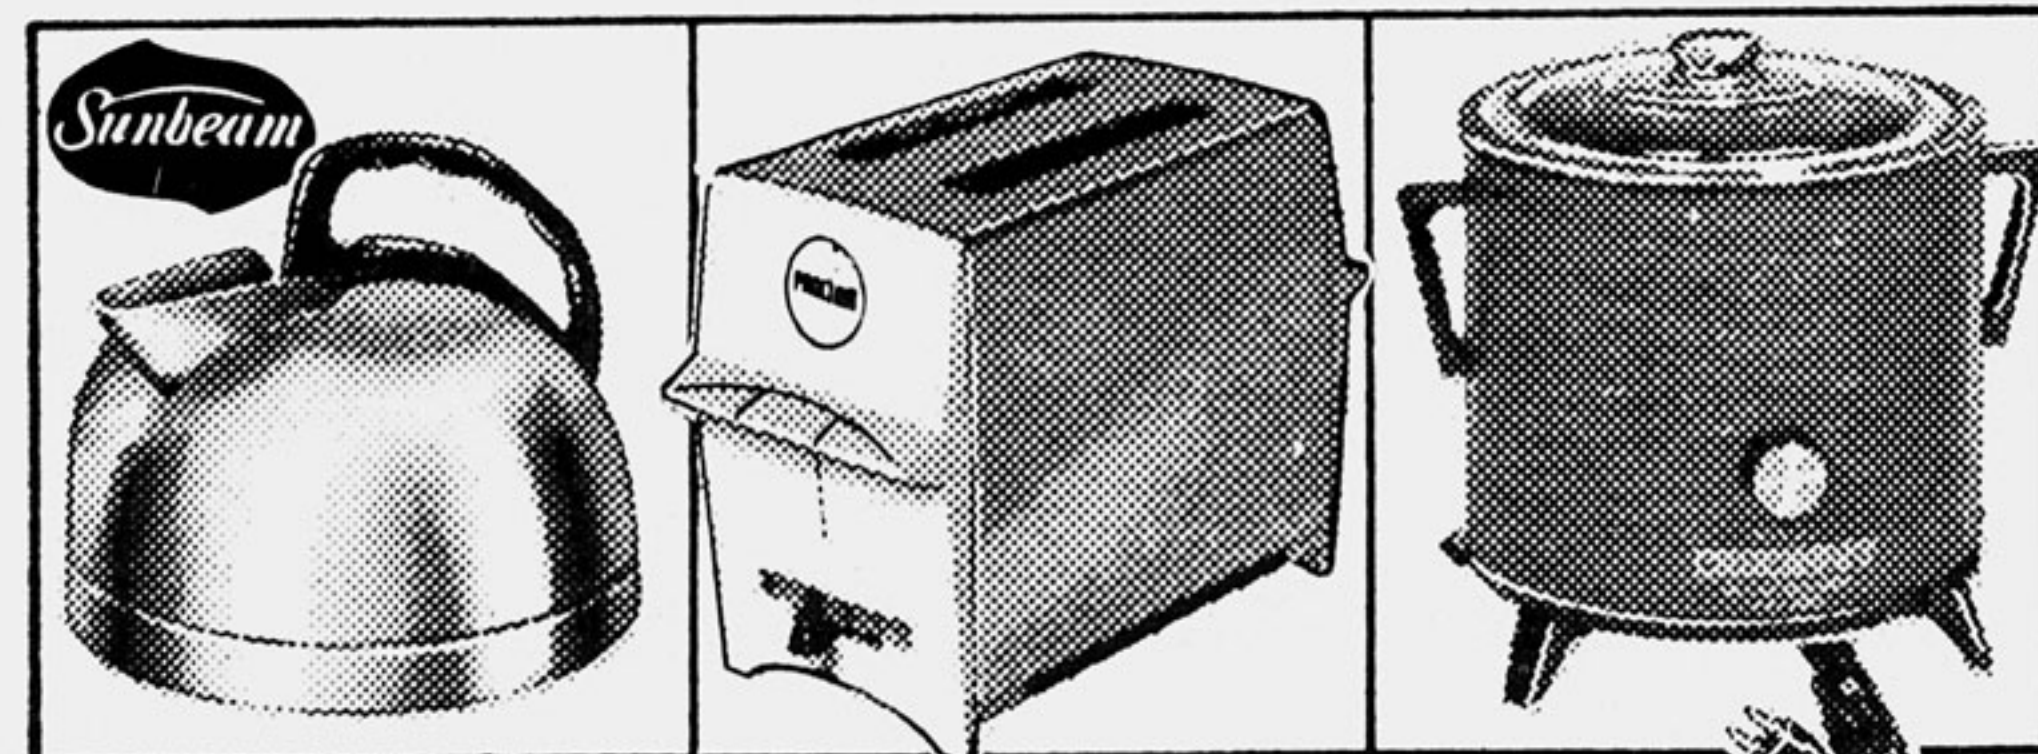

Sunbeam Kettle

Compact design in polished stainless steel. Automatic shut-off. **10.49**

Proctor Toaster

Automatic color selector. Chrome with white trim. Hinged crumb tray. **11.99**

Crock Pot

Rival cooker/server unit can be left up to 10 hours. 2¾ qt. size. **24.99**