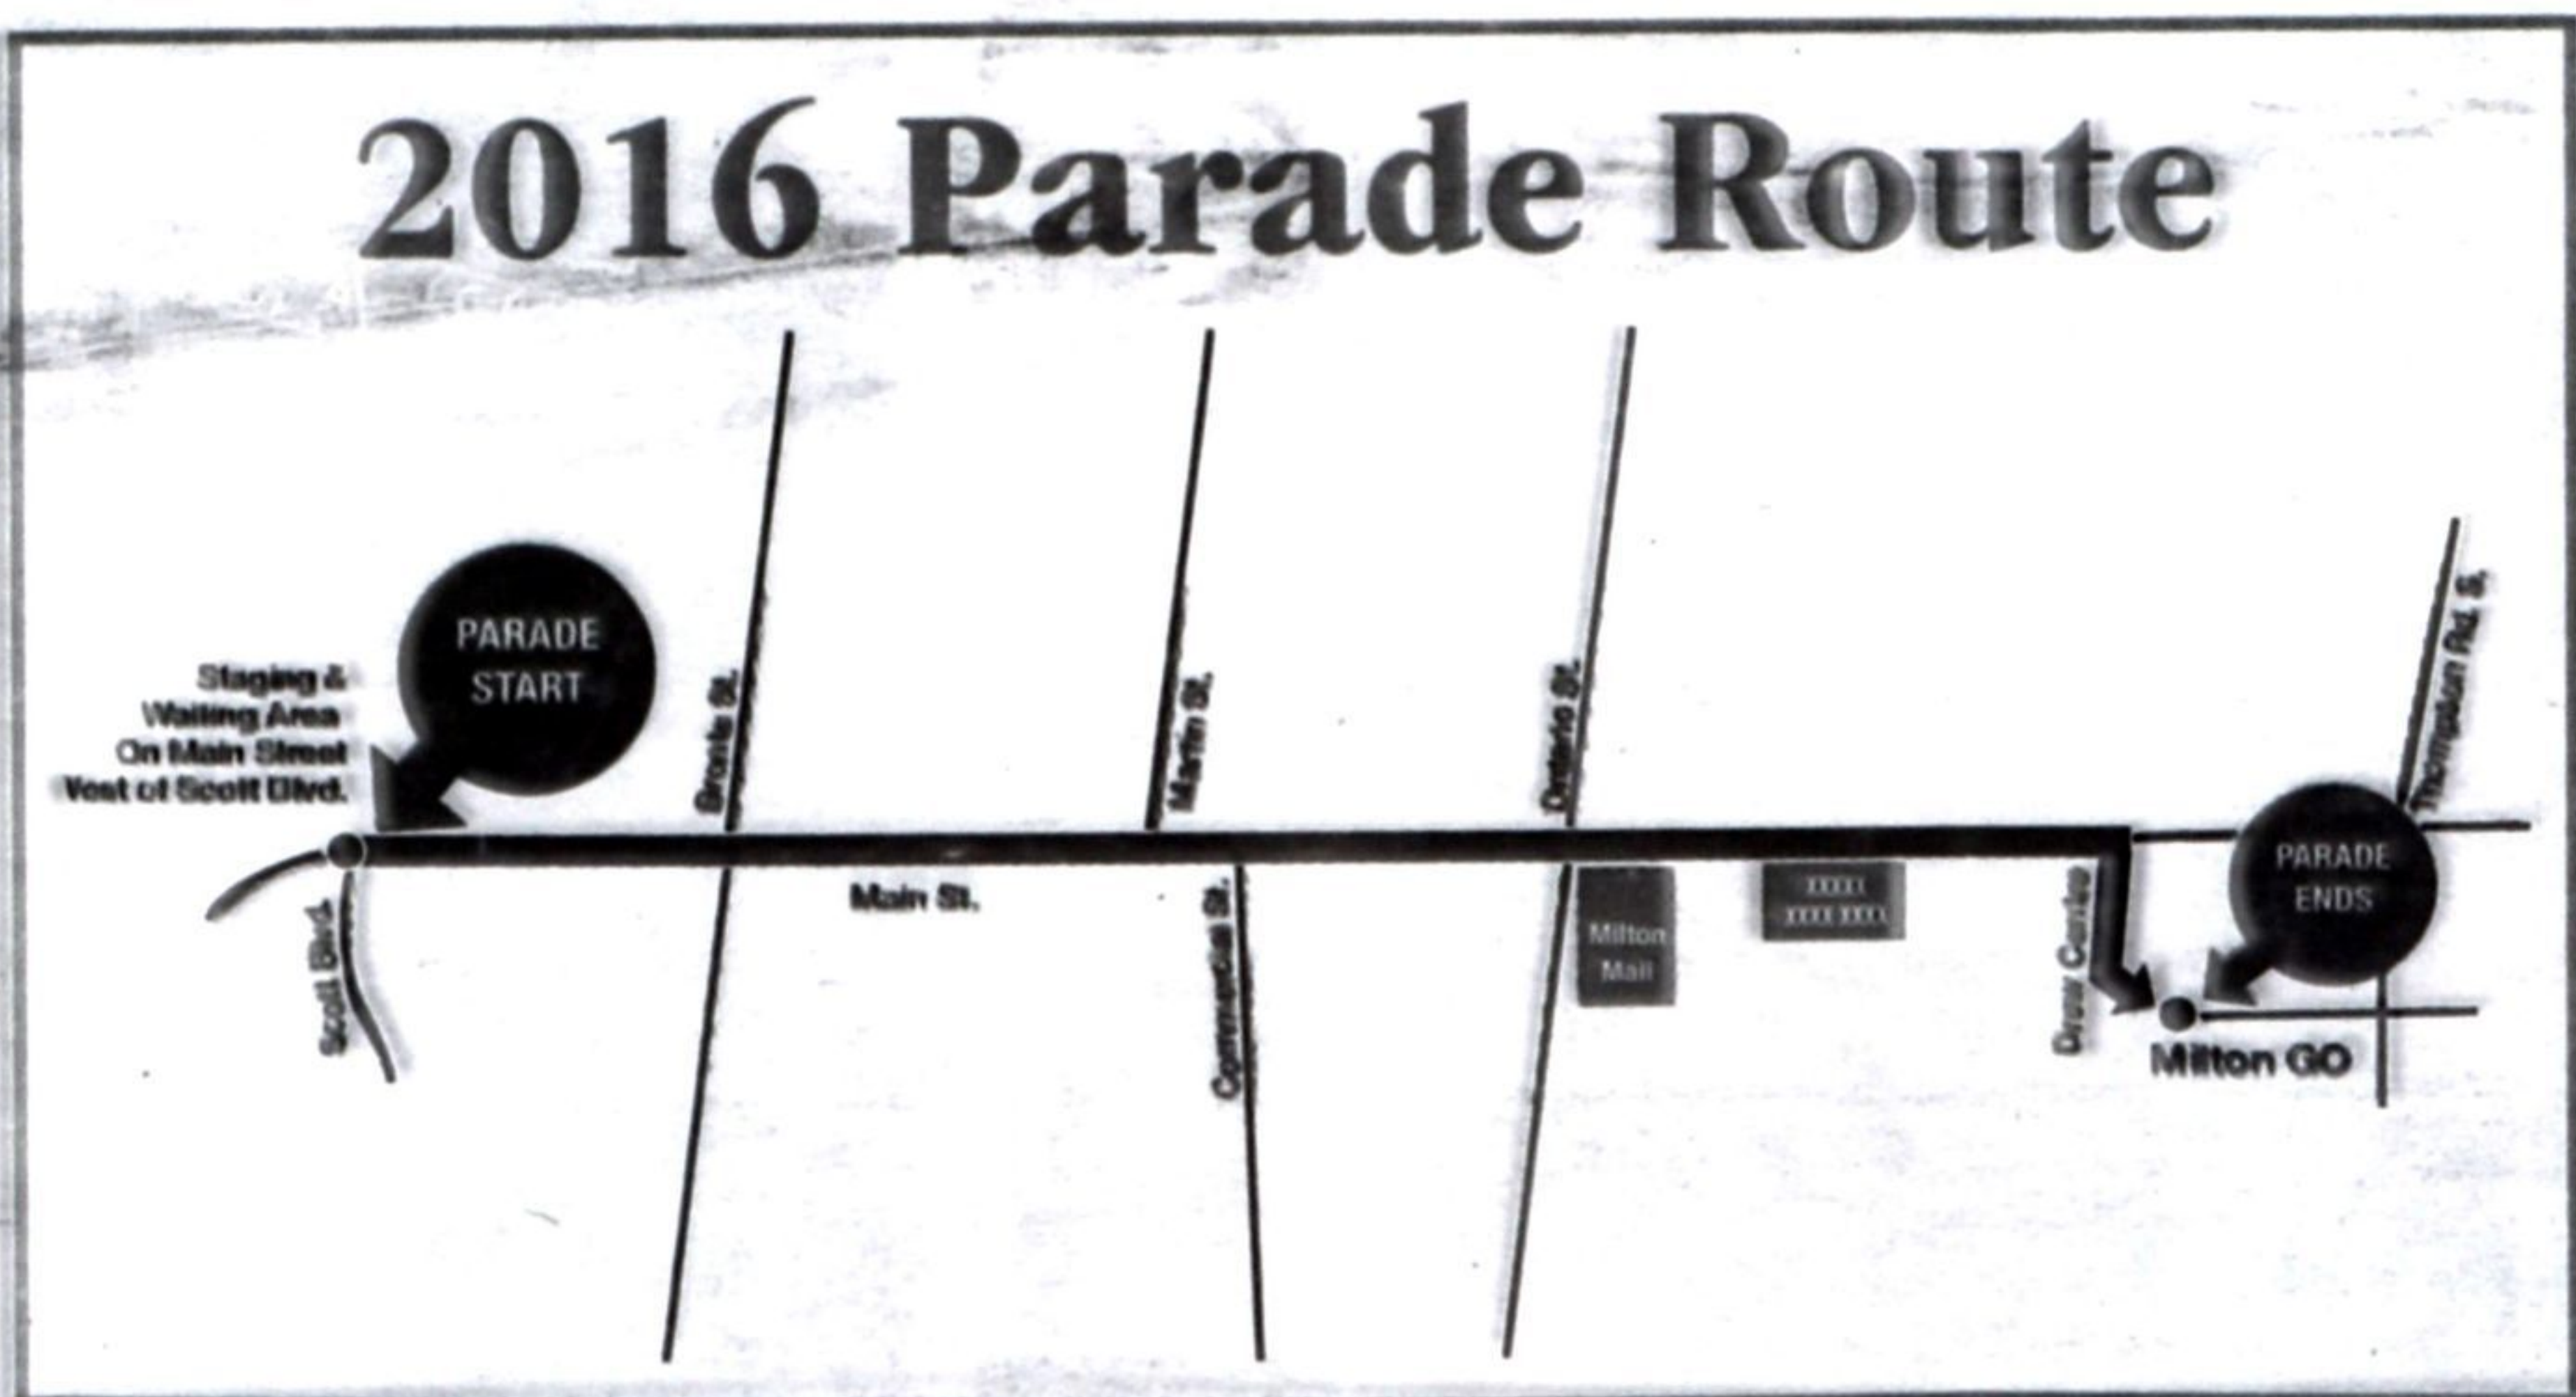

Watch for the Milton Rotary and Knights of Columbus Clubs collecting donations along the Parade Route!

1. **PLATINUM SPONSORS:**
2. City of Milton
   - Community Fund
   - Rotary Club of Milton
3. **GOLD SPONSORS:**
4. **SILVER SPONSORS:**
5. Phoenix Manufacturing Ltd.
   - Airikka Passmore & Associates Ltd.
   - Scannell Moving & Storage
   - Furlong Collins Lawyers
6. **BRONZE SPONSORS:**
7. Miltowne Collision
   - Aimco Solrec Ltd.
   - Turnbull Thompson
   - Pressé Law
8. **FRIENDS OF THE:**
9. Milton Hardware & Building Supply
   - Robert (Pie) Lee Insurance Agency
   - Coachworks Automotive
   - Cellular Communication

Ask Sherwin-Williams

875 Main St. E. (@Thompson)
Milton • 905-878-1114 • sherwin-williams.com

Visit us first for all your painting needs!