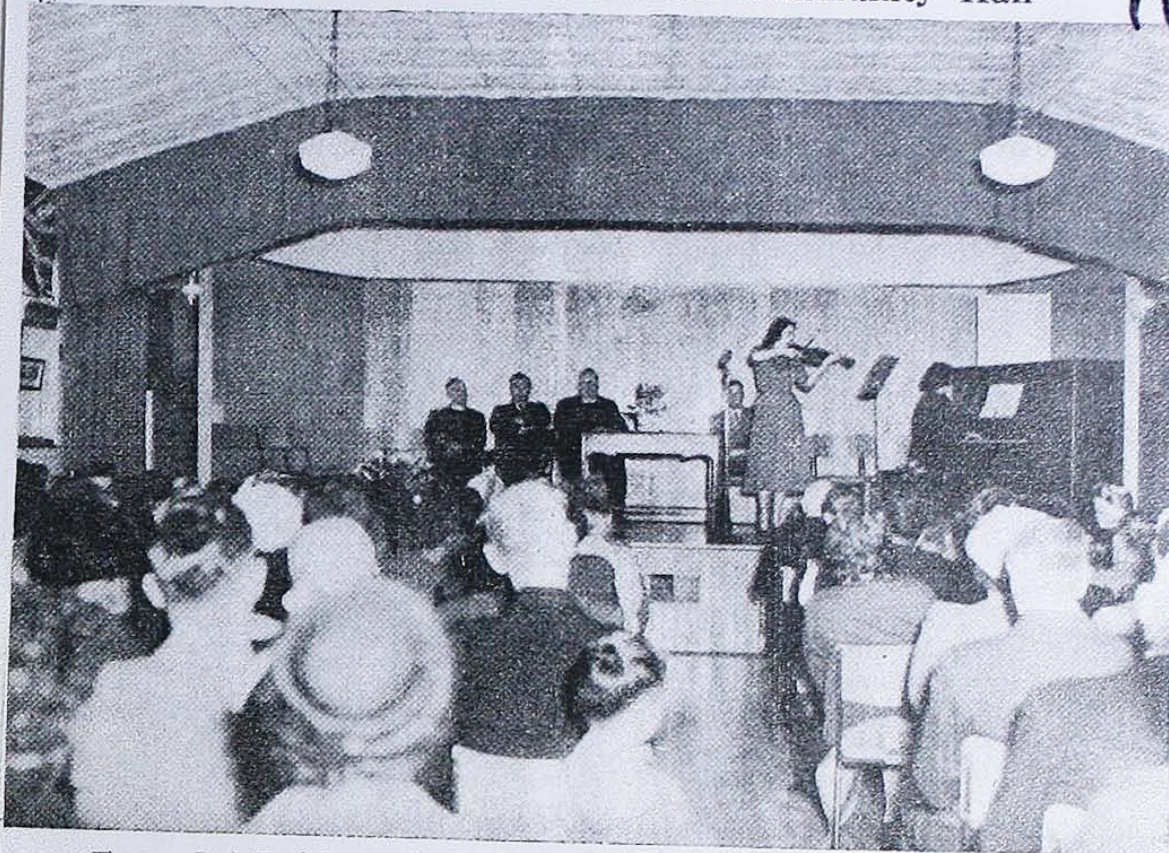

## Fine Auditorium at Park Head Community Hall

(V-2) 11a

The new Park Head Community Hall has a very fine large auditorium with splendid stage facilities. Seen during Friday evening's formal

opening. Mrs. Fred Steinacher, violinist is presenting a solo with her sister, Miss Leonora Radbourne, at the piano.—Sun-Times Photo.

Dignitaries joined with community members in celebrating the newly renovated Park Head Community Centre. Left to right are, Keppel Reeve Milt Bellamy, Amabel Reeve Bill Ferris, centre chairman Tom Rourke, Bob Crossley, building chairman Dave McGregor, Deputy Reeve Vince Artuso, Linda Schnurr, Rose Von Richter, councillor Bob Watson, Bob Lesperance, and councillor Sheldon Spencer. Missing were Doug Matches and Jean Rusk.