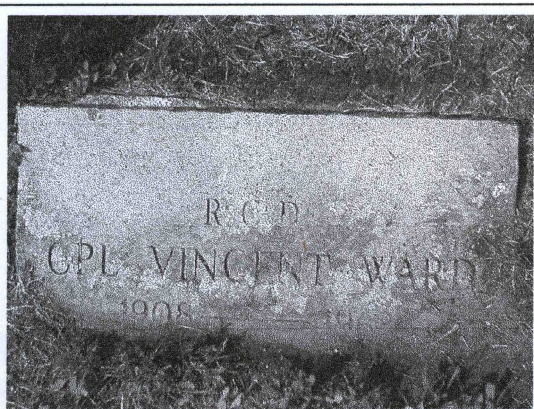

Ward, Vincent

Born 1908 and died 1963 and is buried Pine Grove Cemetery, Norland. In the 1911 census, there is only one Vincent Ward of the approximate age listed, living 28 Mill St Guelph with his family. Thomas b Jan 1878, Mary b May 1885, Blanche Oct 1907 and Vincent Dec 1909, all born Ontario and Roman Catholic. No birth registration on line for Vincent, however, Blanche Ward b Oct 29 1907 d/o Thomas Ward & Mary Margaret [Humphrey].

Served WW2 Cpl, Royal Canadian Dragoons

Married Florence R, date unknown as marriages on line end at 1924

Note, re: Vincent of Guelph: may not be correct Vincent Ward

Parents were married 14 Nov 1906, both were living in Toronto. Thomas Edward s/o James Ward & Margaret [Logan] married Mary Margaret d/o Caleb Humphrey & Mary [Flanagan].

In 1901 census Thomas was living in Toronto with his brother Martin (bn London, Nov 6 1869) and family. 1891 census in Toronto St Alban's Ward, Margaret a widow bn Ire abt 1849, Martin 21, George W 20, Mary A 18, Margaret J 15 Elizabeth E 11, Thomas E 13, Lillie T 1. 1881 census, London Ward 6, Roman Cath: James Ward 43 Tailor, bn Ireland, Margaret 33, John 16, James 14, Martin 12, Goerge 10, Mary Ann 8, Margaret 5, Thomas 3, Edith bn June 1880 (all ch bn Ont)

Mother Mary Margaret d/o Caleb Humphrey & Mary [Flanagan]. Unable to locate birth registration of Mary on line, however siblings Vincent, Blanche, Lillian and George all born Mercer St Toronto. 1901 Census Toronto Ward 4: Caleb July 4 1861, Mary Apr 12 1861, George June 4 1881, Mary May 25 1885, Blanche Aug 25 1887, Lilly Feb 10 1891, Vincent Oct 10 1895. All bn Ont, all R.C. except Caleb listed as C of E.