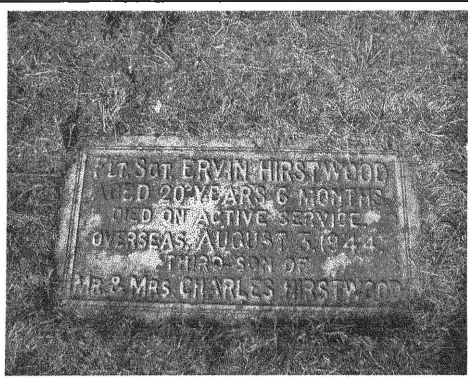

HIRSTWOOD, Ervin (Jesse E)

Born February 1923, 3rd s/o Charles Herbert Hirstwood & Ethel May [Brohm] of Norland. Brother Harry bn 1917. **Killed in action** 3 Aug 1944 and buried Sec. B. Row K. Grave 20, Harrogate (Stonefall) Cemetery Yorkshire, England. Commemorated Pine Grove Cemetery Norland. Served WW2 R29405 Flight sergeant, Air Gunner RCAF

Pine Grove Cemetery Norland

See next page for Harrogate cemetery layout. The cemetery is on the south east side of Harrogate, Yorkshire. The Commonwealth War Graves Commission's plot is in the southern part of the cemetery. To reach the cemetery from Harrogate, go along the Harrogate/Wetherby road (A661) to the junction with the A59. The cemetery is signposted at this junction.

This cemetery contains war graves of both world wars. The large majority of the war burials occurred during the 1939-45 War. Nearly all are airmen, two-thirds of them belonging to the Canadian forces. Many of these men died in the Military Wing of Harrogate General Hospital. Of the many airfields established in Yorkshire during the War, a number were situated in the vicinity of Harrogate. Such were the R.A.F. station at Harrogate itself, and those at Linton-on-Ouse, Tockwith, Rufforth and Marston Moor. Nearly all the Canadians buried here belonged to No. 6 (R.C.A.F.) Bomber Group, whose headquarters were at Allerton Park.